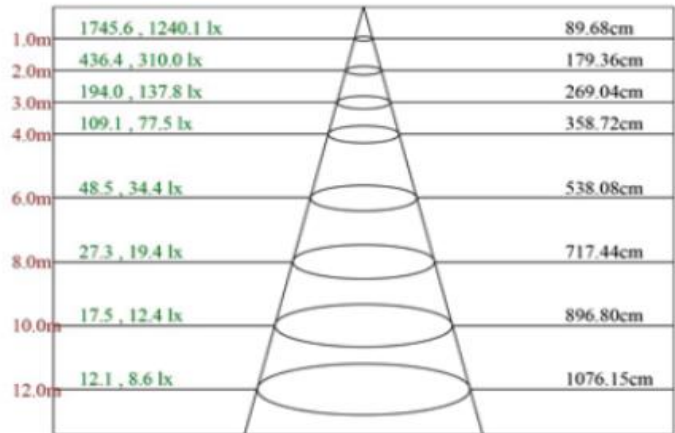

RG41130K

Recessed 4" Gimbal Round LED With Integral Driver In Connection Box.

Max , Ave Beam angle of C180plane47.93