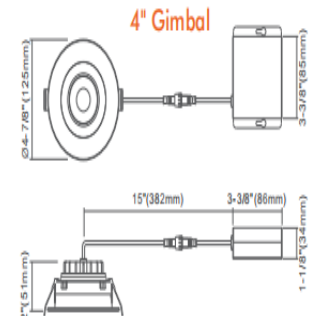

RG41130K

Elitco Lighting

Recessed 4" Gimbal Round LED With Integral Driver In Connection Box.

- Durable aluminum body with adjustable gimbal
- No housing required
- LED technology fits anywhere you need general light source
- Color rendering index: 80

Construction

- Aluminum trim ring with durable powder coat finish
- Beam angle: 38°
- Driver Inside Connection Box - No Junction Box Needed

Installation

- Cut Hole In Ceiling And Snap Fixture In Opening With Attached Spring Clips. Certification cET
- Ceiling Clearance Required: 2 1/2" for Romex, 3 1/2" for MC or BX installations

Specifications

Category	Indoor light	medium Package Length (Inch)	10.63
Bulb Base Type	LED	medium Package Width (Inch)	10.63
Bulb Base Finish	NO	medium Package Height (Inch)	4.7
Color Temperature	3000K	medium Package Quantiy	4
Beam Angle	38°	medium Package Weight Per Unit (Lbs)	2.97
Finish	White	Carton Package Length (Inch)	19.69
CRI	80	Carton Package Width (Inch)	11.42
Average Life (Hours)	50000	Carton Package Height (Inch)	11.81
Estimated Yearly Energy Cost (11 ¢/Kwh)	1.32	Carton Package Weight Per Unit (Lbs)	19.7
Life Based On 3Hrs/Day (Years)	45.66	Carton Quantity	16
Product Length (Inch)	N/A	Lamp Type	LED
Product Width (Inch)	Φ4 7/8"	Bulb Shape	N/A
Product Height (Inch)	2"	Dry/Wet/Damp	Damp
Product Extension (Inch)	N/A	Energy Star	YES
Product Weight Per Unit (Lbs)	1.5	Power Factor	0.95
Dimmable	Yes	Current	0.12
Watts	11	Lumen/Watt	91
Watt Equivalent	75	Warranty (Year)	5
Lumens	1000	DLC (Yes/No)	NO
Certification (UL/ETL/FCC)	ETL/CETL	Input Voltage	120
		Housing Material	Aluminum
		Lens	Acrylic
		Led Type	