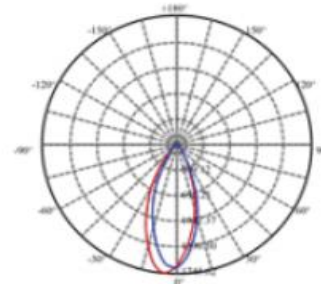

DIMMER COMPATIBILITY

Brand	Series	Model	Load	Dimmability
Lutron	Ariadni	MYCL-153P	150W	OK
	Diva	DV-600PR	600W	OK
	Diva	DV-153P	150W	OK
	Maestro	DCCL-153MH	600W	OK
	Maestro Wireless	MRF2-6CL	150W	OK
	Rotary	D-600P	600W	OK
	Electronic(ELV)	NTELV-300P	600W	OK
	Skylark	S-600P	600W	OK
	Skylark Contour	CT-600P	600W	OK
	Skylark Contour	CTCL-153P	150W	OK
	Toggler	TG-600P	600W	OK
	Toggler	TGCL-153P	150W	OK
Leviton	Sureslide	6633	600W	OK
	Sureslide Decora	6674	600W	20-100%
	Trimatron	6602	600W	OK
	ILLVATECH	IPL06	600W	20-100%
Legrand	Adorne	ADTP703TU	700W	20-100%
	Harmony	H703PTW	700W	OK
Cooper	Aspire	9540	1000W	OK
	Devine	DAL06P	300W	OK