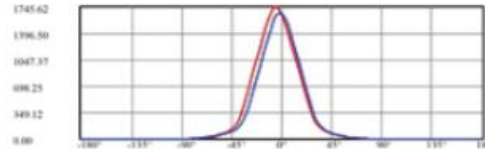

DIMMER COMPATIBILITY

Brand	Series	Model	Load	Dimmability
Lutron	Ariadni	MYCL-153P	150W	OK
	Diva	DV-600PR	600W	OK
	Diva	DV-153P	150W	OK
	Maestro	DCCL-153MH	600W	OK
	Maestro Wireless	MRF2-6CL	150W	OK
	Rotary	D-600P	600W	OK
	Electronic(ELV)	NTELV-300P	600W	OK
	Skylark	S-600P	600W	OK
	Skylark Contour	CT-600P	600W	OK
	Skylark Contour	CTCL-153P	150W	OK
	Toggler	TG-600P	600W	OK
	Toggler	TGCL-153P	150W	OK
Leviton	Sureslide	6633	600W	OK
	Sureslide Decora	6674	600W	20-100%
	Trimatron	6602	600W	OK
	ILLVATECH	IPL06	600W	20-100%
Legrand	Adorne	ADTP703TU	700W	20-100%
	Harmony	H703PTW	700W	OK
Cooper	Aspire	9540	1000W	OK
	Devine	DAL06P	300W	OK