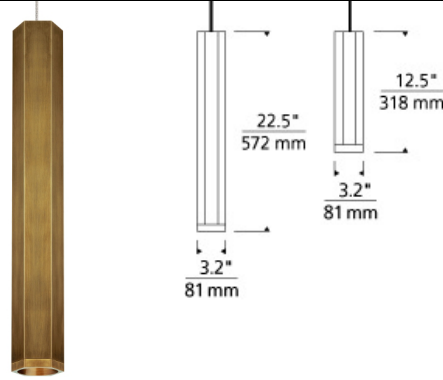

### DESCRIPTION

The Blok pendant light from Tech Lighting takes the classic contemporary metal cylinder and gives it a fresh new art deco inspired upgrade. Each hexagonal shade is offered in five on-trend metallic and painted finishes including Aged Brass, Antique Bronze, Matte Black, Matte White and Satin Nickel. Both the 12.5in and 22.5in sizes are compatible with Tech Lighting's Monorail and FreeJack Canopy systems for incredible installation flexibility and offer the choice of LED or Halogen lamping options designed to provide a punch of task light on surfaces below by way of a removable lower hexagonal diffuser lens accessory that translates the six-sided hexagonal shade into a sleek circular light aperture. Each hexagonal shade is offered in five on-trend metallic and painted finishes including Aged Brass, Antique Bronze, Matte Black, Matte White and Satin Nickel. Both the 12.5" and 22.5" sizes are compatible with Tech Lighting's Monorail and Freejack Canopy systems for incredible installation flexibility - and offer the choice of LED or Halogen lamping options designed to provide a punch of task light on surfaces below by way of a removable lower diffuser lens accessory that translates the six-sided hexagonal shade into a sleek circular light aperture. Includes low-voltage, 50 watt, halogen bi-pin lamp or 6 watt, 435 delivered lumen, 3000K, replaceable SORAA LED MR16 lamp. Fixture provided with six feet of field-cutable cable. Dimmable with low-voltage electronic or magnetic dimmer (based on the transformer).