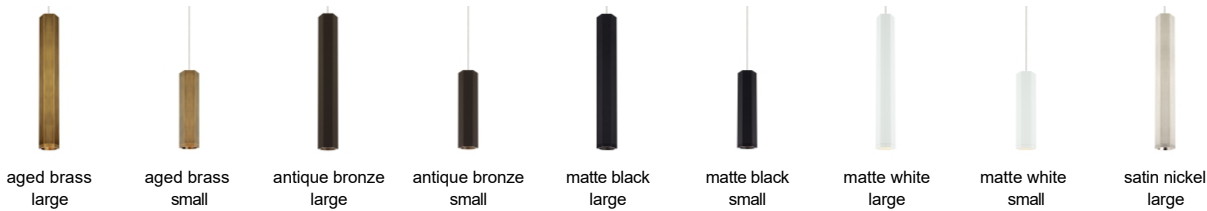

INSTALLATION

Socket terminates with FreeJack male connector, which may be installed into a system connector. Elements ordered with a system prefix include a connector for that system. For use on T-TRAK, order FreeJack version and T-TRAK FreeJack Connector (sold separately).

ORDERING INFORMATION

700	SYSTEM	BLK	SHAPE OR SIZE	FINISH	LAMP
FJ	FREEJACK		L LARGE	RR AGED BRASS/AGED BRASS	12 VOLT HALOGEN
MP	MONOPOINT		S SMALL	ZZ ANTIQUE BRONZE/ANTIQU BRONZE	-LED930 12 VOLT LED 90 CRI 3000K
MO	MONORAIL			BS MATTE BLACK/SATIN NICKEL	-24 24 VOLT HALOGEN
MO2	TWO-CIRCUIT MONORAIL			WS MATTE WHITE/SATIN NICKEL	
				SS SATIN NICKEL/SATIN NICKEL	

Note: Note: MP includes 4" Round Flush Canopy.

Note: Aged Brass finish includes Satin Nickel system hardware.