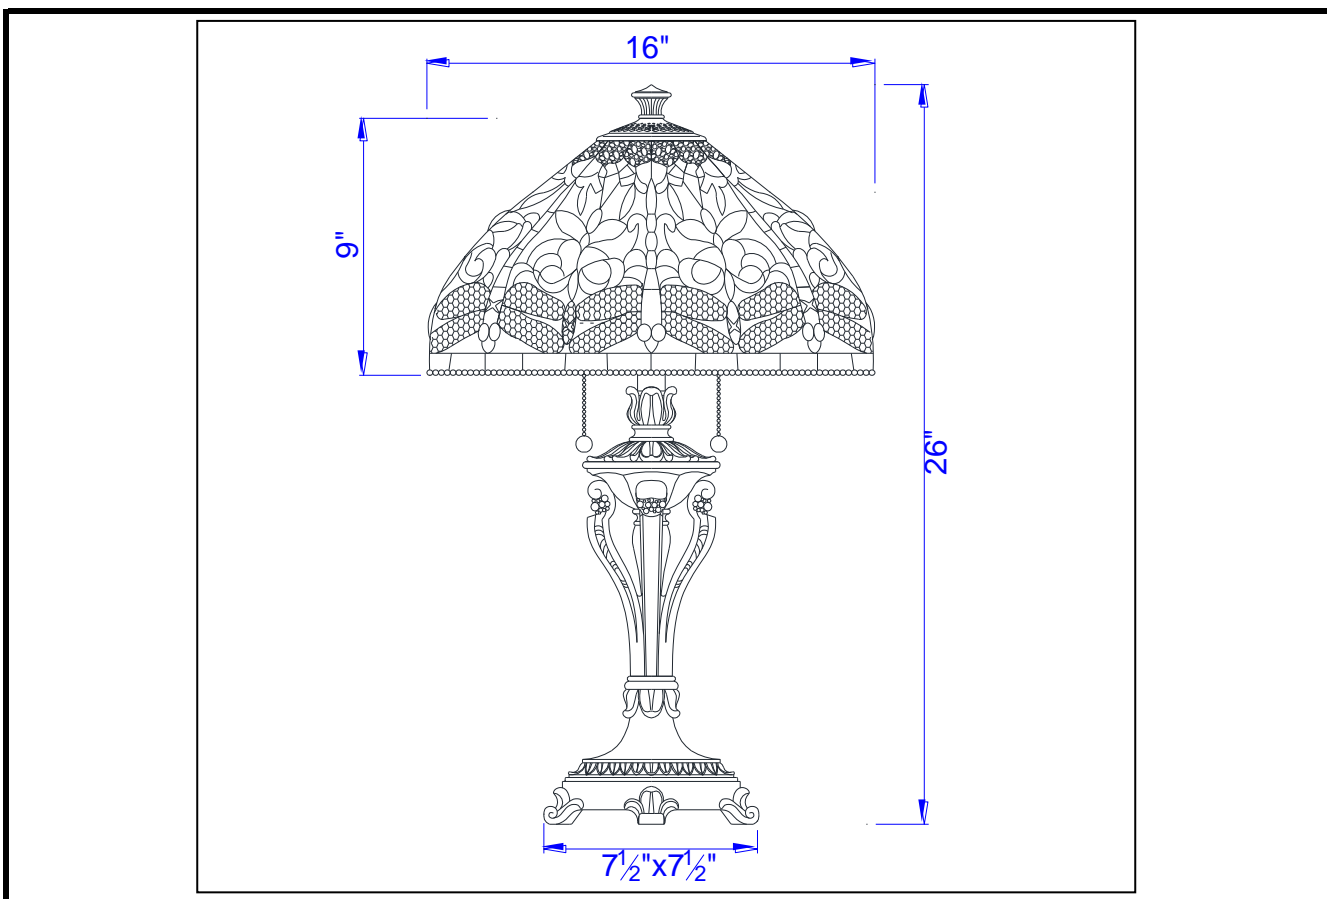

Project: _____

Catalog No.: _____

Lamp/Wattage: _____

- Model No:** BO-2355TB
- Description:** Tiffany Table Lamp
- Material:** Metal
- Finish :** Antique Brass
- Height:** 26"
- Base Width:** 7 1/2"x 7 1/2"
- Wattage :** 60Wx2
- Socket :** Medium Base (E27)
- Switch:** On/off pull-chain
- Bulb:** Incandescent, CFL
- Wire Length:** 6'
- Wire Color:** Brown
- Shade No:**
- Material:** Tiffany
- Shade size:** Dia. 16"x 9"
- Certificate :** 