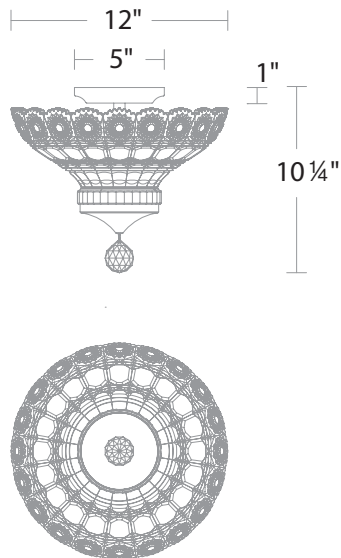

STERLING

S2912

Project:

Location:

Fixture Type:

Catalog Number:

AVAILABLE TRIM

Heritage (H)

AVAILABLE FINISHES

Chrome (702)

LINE DRAWING

DESCRIPTION

Celebrate classical heritage with this hand-cut European crystal ceiling luminaire. Authentically patterned by artisans trained in the crystal tradition, each piece is painstakingly crafted with care. Additional crystal accents and advanced LED technology converge to create a fine centerpiece.

REPLACEMENT PARTS

- RPL-GLA-7712 - Crystal bowl shade
- RPL-GLA-7712 - FINIAL - Bottom Crystal

Model	Size	LED Color Temp	Finish	Voltage	Wattage	Weight	LED Lumens	Delivered Lumens
S2912	12"	3000K/3500K/4000K	Chrome (702)	120/277V	22W	9 lb	1600	1200