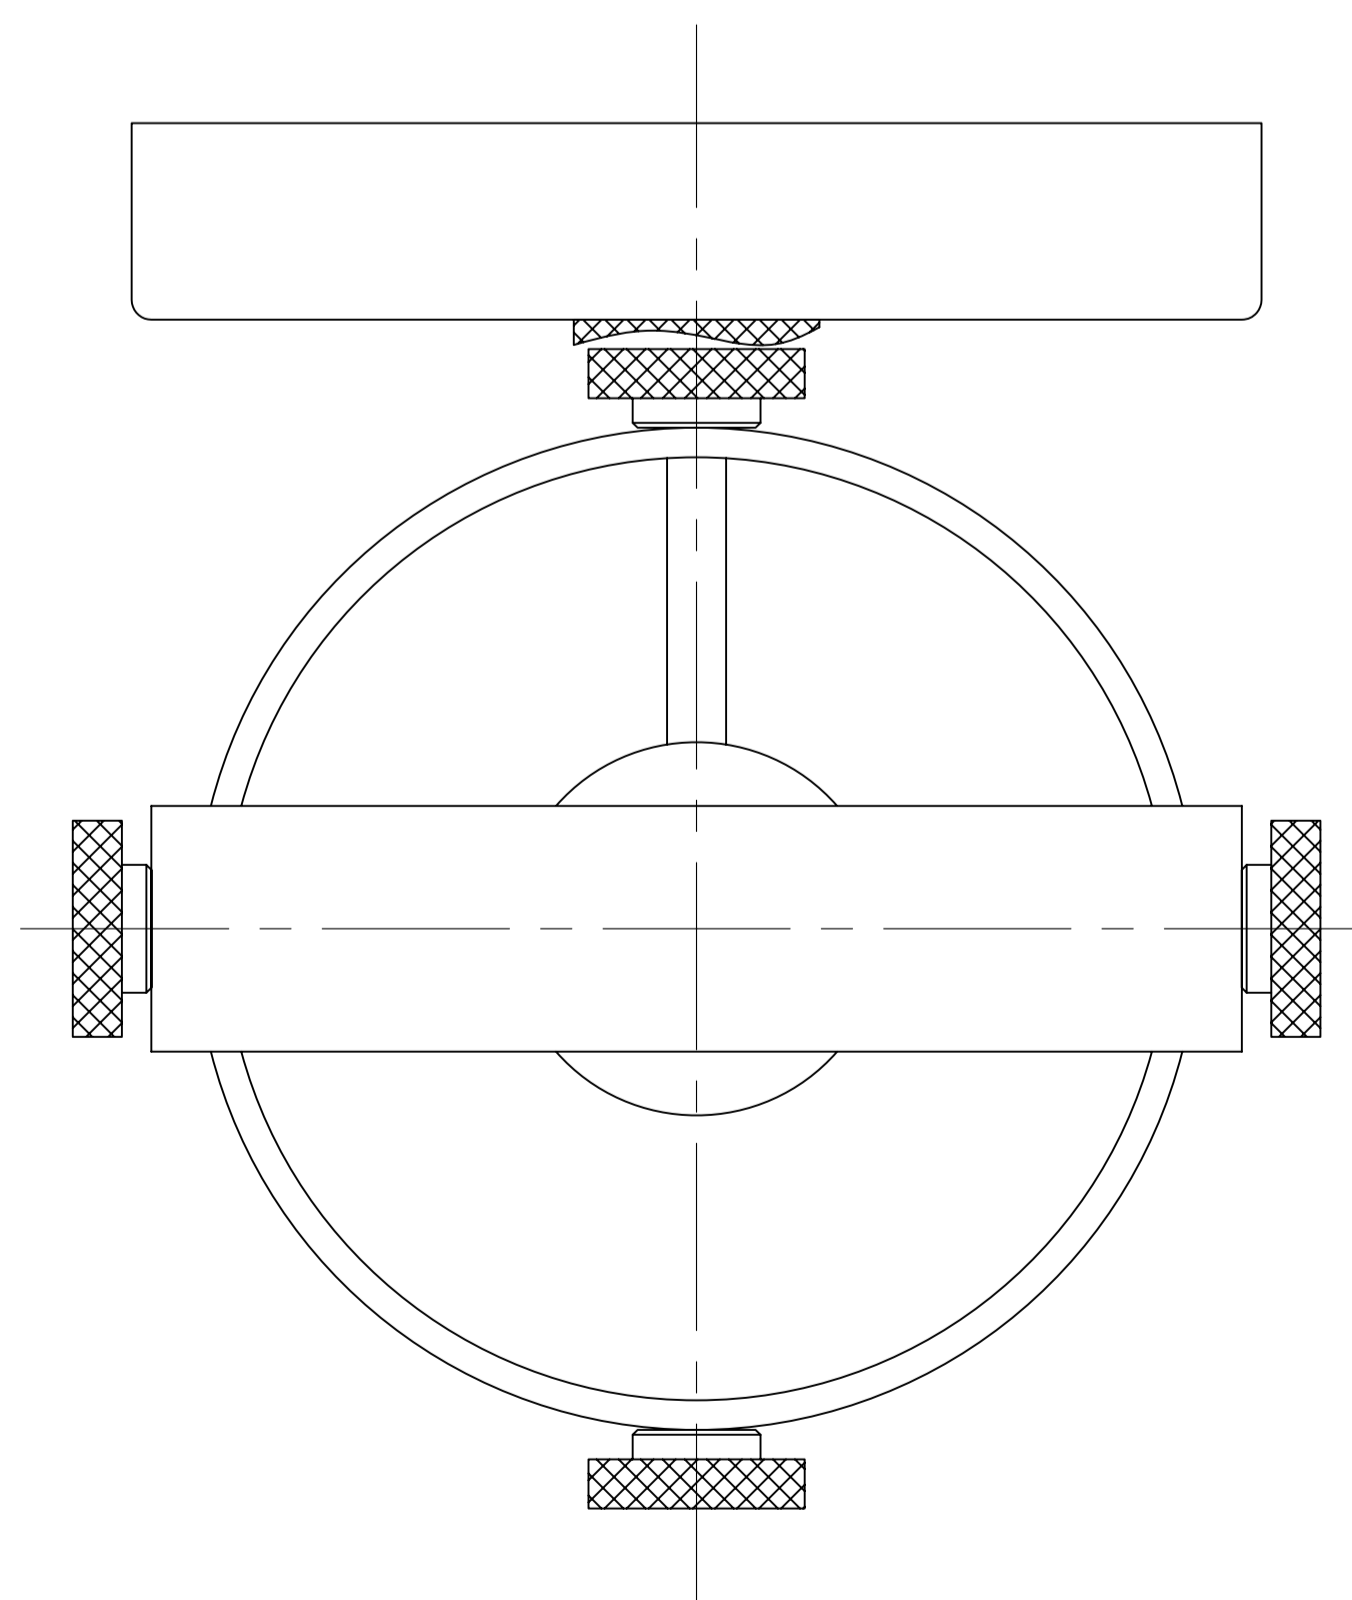

424 [16 3/4"]

305 [12"]

125 [4 7/8"]

109 [4 1/4"]

ø100 [4"]

141 [5 1/2"]

ø113 [4 1/2"]

INNOVATIONS LIGHTING
DESIGN COPYRIGHT - 02/16/2019
ALL RIGHTS RESERVED AND MAY
NOT BE DUPLICATED WITHOUT OUR
WRITTEN PERMISSION

ITEM: 413-1W-4CL