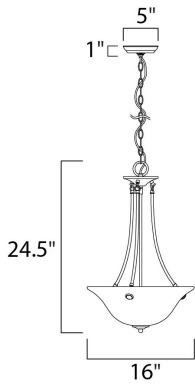

MEASUREMENTS

DIMENSION : 16" L x 16" W x 24.5" H
 HANGING WEIGHT : 6.17 lb

LAMPING

INPUT VOLTAGE : 120V
 LUMENS : 0 Rated
 BULB : 3 x 60W Incandescent E26 Medium , 180W Total
 BULB INCLUDED : (Not Included)
 DIMMABLE : Yes
 COLOR_TEMP : 2700K