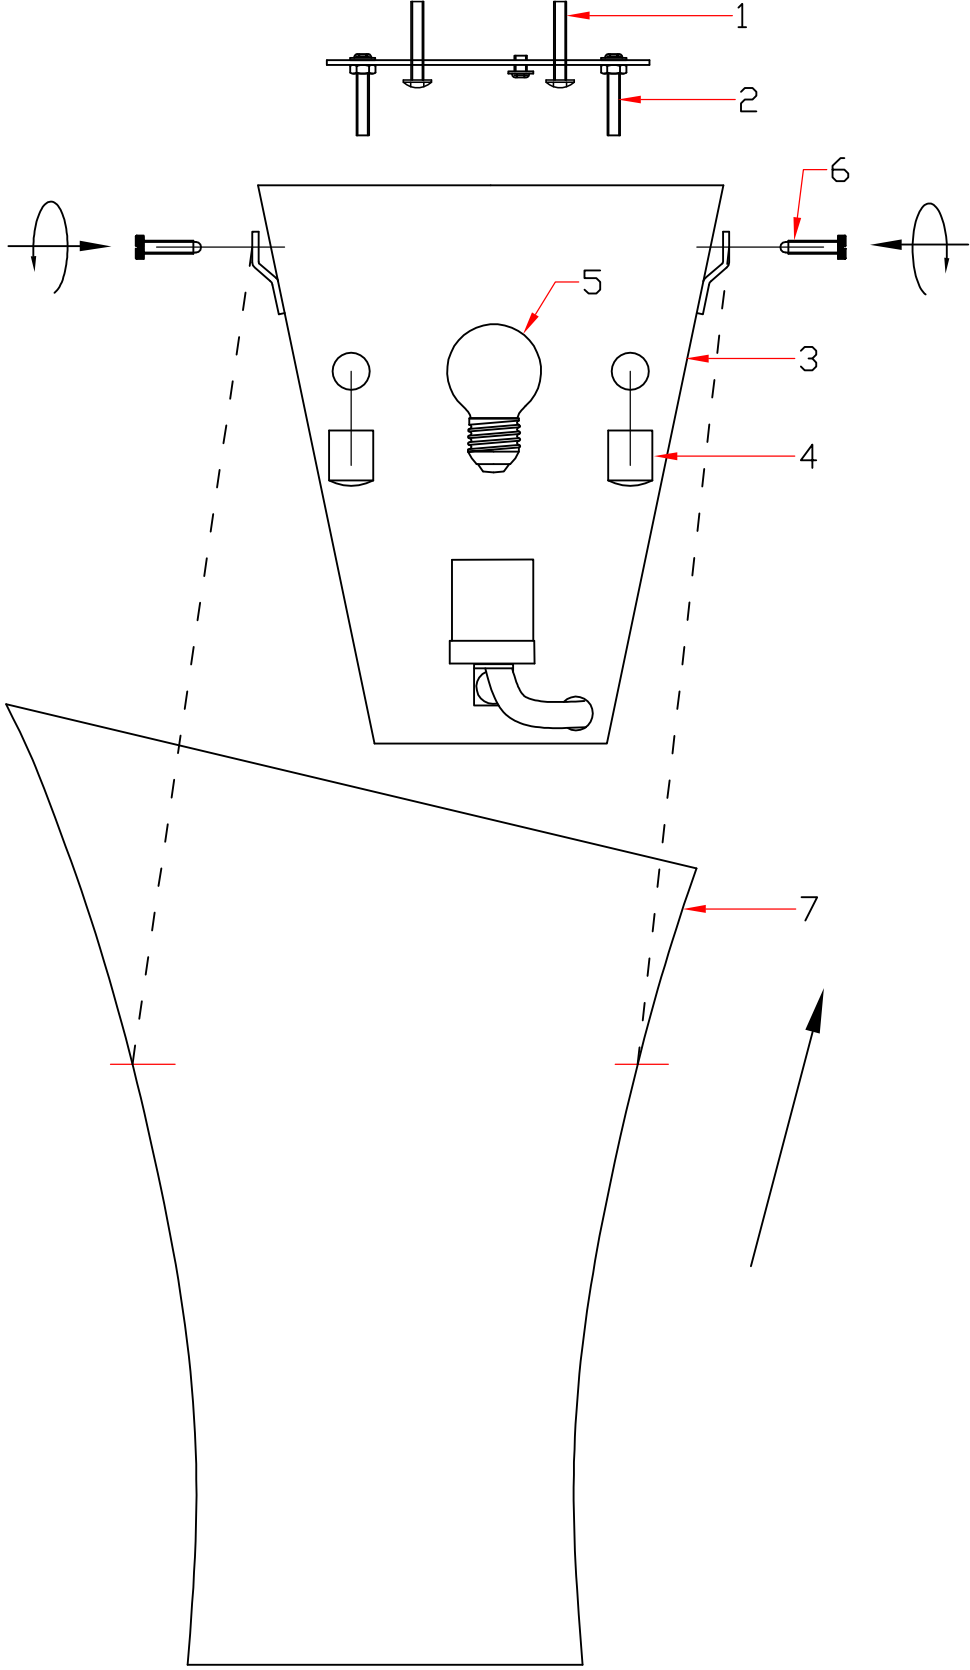

INSTALLATION INSTRUCTION

Item No.: W1232-1L

FEATURE

● Lamp Type: E26 1 x Max. 60W