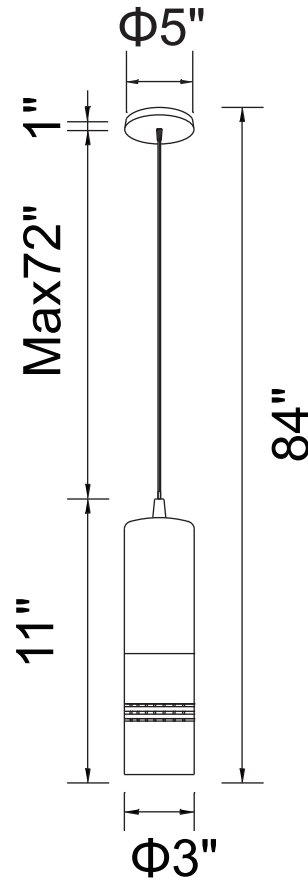

PROJECT: \_\_\_\_\_

FIXTURE TYPE: \_\_\_\_\_

LOCATION: \_\_\_\_\_

CONTACT/PHONE: \_\_\_\_\_

Item	7117P3-1-101-B
Collection	STOWE
Finish	Black
Glass	-----
Crystal	-----
Input	120V AC,60HZ,AC

Shade	-----
Length/Dia.	3"
Width/Ext.	-----
Height	11"
Maximum	84"
Lumens	580

Light Source	LED
Bulb Info.	10W
Included	-----
Dimmable	Yes
Color	3000K
Weight	