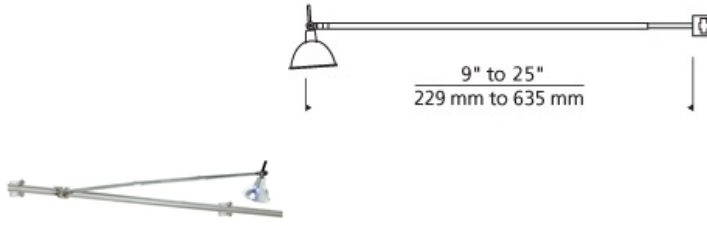

LOW-VOLTAGE HEADS

Wall Telescope Head

DESCRIPTION

Clamps to Wall MonoRail. Telescopes from 9" to 25". Pivots at head to direct beam. Low-voltage, MR16 lamp of up to 75 watts (not included). For Wall MonoRail system only.

ACCESSORIES & OPTICAL CONTROLS

Backlight Shield, Barndoors, Cone Glass Shield, Flight Paper, Lil Egypt Shade, Lil Wok Shade, Louver Lens Holder, Round Glass Shield, Snap Louver Lens Holder, Taza Accessory

WEIGHT

0.22lb / 0.1kg ±