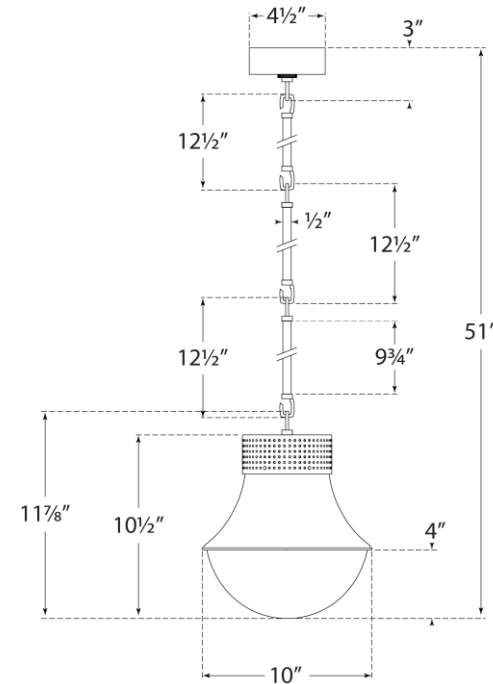

TEAR SHEET

Precision Small Pendant

Item # KW 5221AB-WG

Designer: Kelly Wearstler

O/A Height: 51"

Fixture Height: 12"

Min. Custom Height: 20"

Width: 10"

Canopy: 4.5" Round

Finishes: AB, BZ, PN

Glass Options: WG

Socket: E26 Keyless

Wattage: 60 A19

Weight: 9 Pounds

KW5221