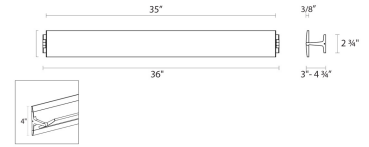

Project:

Aileron LED Sconce Spec Sheet

SKU: 2704.16 Learn more at:
<https://sonnemanlight.com/aileron-led-sconce>

Description: SONNEMAN's [Aileron Optional Mounting Rails for 4" Outlet Box](#) may be ordered in conjunction with our Aileron LED Sconces.

Type #:

Dimensions

Height:	4"
Width:	36"
Minimum Extension:	4.75"
Maximum Extension:	3"
Size:	36"
Canopy/Backplate/Base Depth:	36
Canopy/Backplate/Base Height:	2.75

Electrical Specs

Bulb(s) Included?:	Yes
Bulb 1 Type:	Integral LED
Input Voltage:	120-277VAC
Wattage:	30
Initial Lumens:	2700
Delivered Lumens:	1642
Color Temperature:	3000K
CRI:	80
Power Supply Type:	Driver
Power Supply Quantity:	1
Power Supply Location:	Outlet Box
Dimming Type:	TRIAC & ELV @120V / 0-10V
Bulb Max Wattage:	30

Installation

Installation:	Licensed electrician required
Installation Orientation:	Any Orientation

Shipping

Carton 1 L x W x H:	43" X 10" X 6"
Carton 1 Gross Weight:	10 LBS

Shade

Shade 1 Material:	Aluminum
-------------------	----------