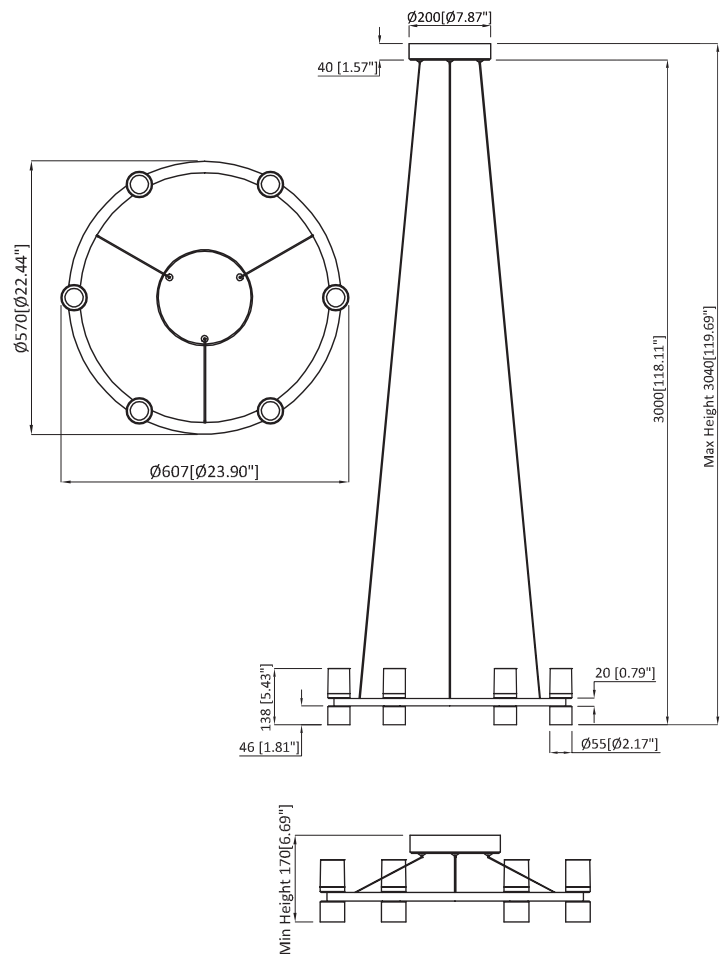

LED Chandelier By VONN Lighting

VMC34224BL

PROJECT:

TYPE:

CATALOG #:

DATE:

Product Description

Ellegi VMC34224BL 24" Up-Down 6-Light Integrated LED Black Chandelier Lighting Fixture.

Specifications

- Lumens: **3407.8 L**
- Watts: **46.94 W**
- Voltage: **100-277V**
- CRI: **90**
- CCT: **3000K**
- Dry Location: **IP20**
- Diffuser: **PC**
- Material: **Aluminum, Glass**
- Finish: **Black & Antique Brass**
- Lifetime: **50,000 Hours**
- Transformer: **Not Required**
- ETL: **Listed**
- Warranty: **5-Year Limited**

Dimensions

- Fixture: **24" L x 24" W x 119.75" (6.75") H**
  607mm L x 607mm W x 3040mm H
  Measurements rounded to the nearest 1/4" (6.35mm)

Lighting

- Color Temperature: **3000K**

Available Finishes

Notes

Theoretical Lumens: XXX LM (subject to change)

Theoretical Wattage: XXX W (subject to change)

***Please note lumens and wattage are subject to change and will be determined post production of the first articles.

*Any custom modifications are subject to minimum order quantity. (M.O.Q.)

© VONN Lighting, 2022