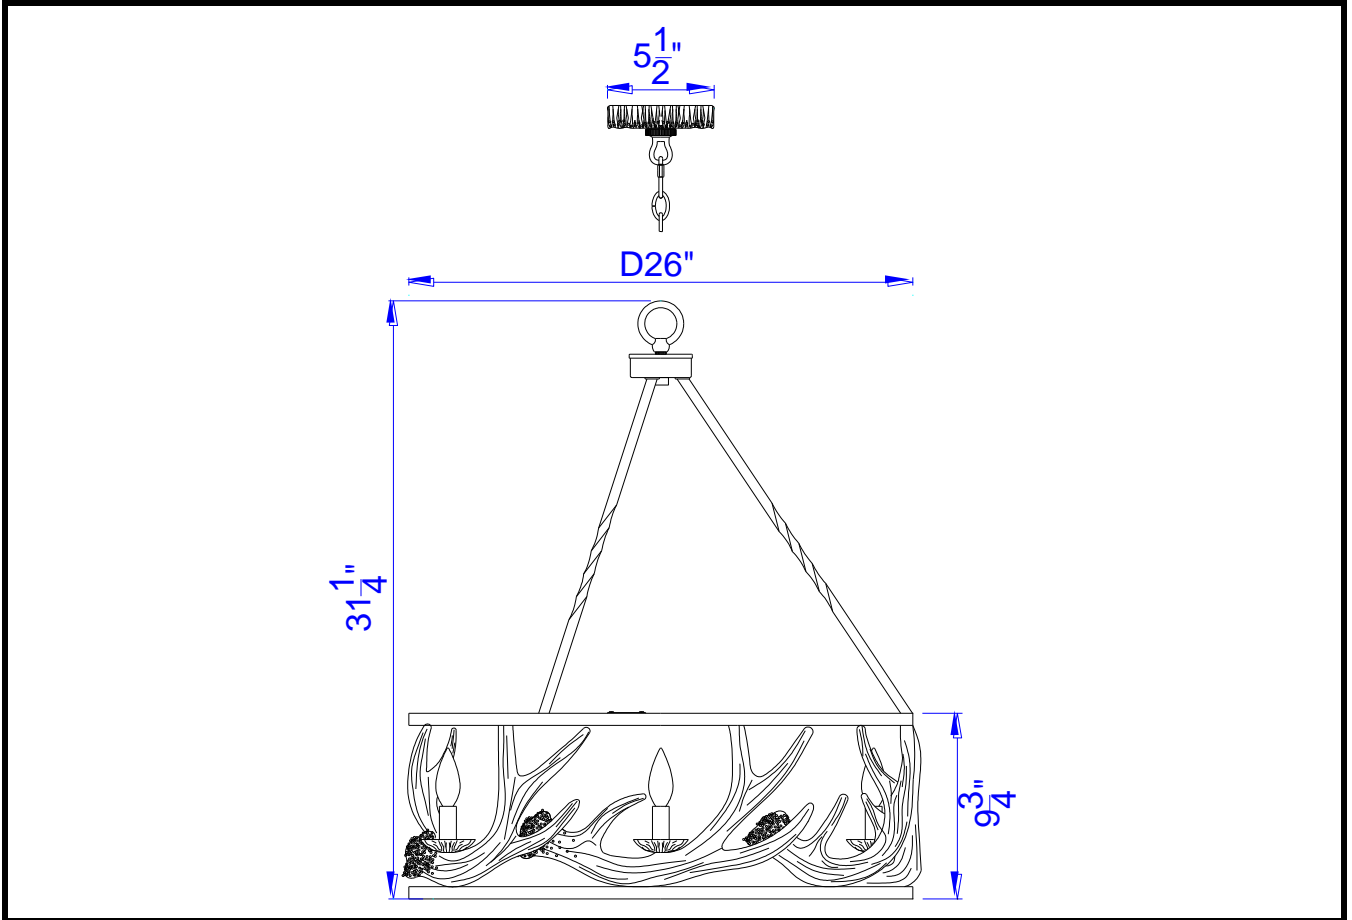

Project: _____

Catalog No.: _____

Lamp/Wattage: _____

Drawing:

Model No: FX-3618-6
Description: 60W x 6 Metal / resin Antler Chandelier
Material: Steel+Poly
Finish : Rust
Height: 42 3/4"
Width: Dia.22 1/2"
Wattage : 60WX6
Socket : Candelabra Base (E12)
Bulb: Incandescent,CFL
Chain Length: 6'
Wire Length: 10'
Wire Color: Brown
Shade No:
Material:
Shade size:
Certificate :