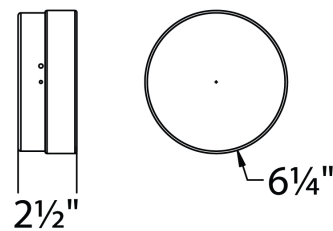

FINISHES

LINE DRAWING

FM-W57806