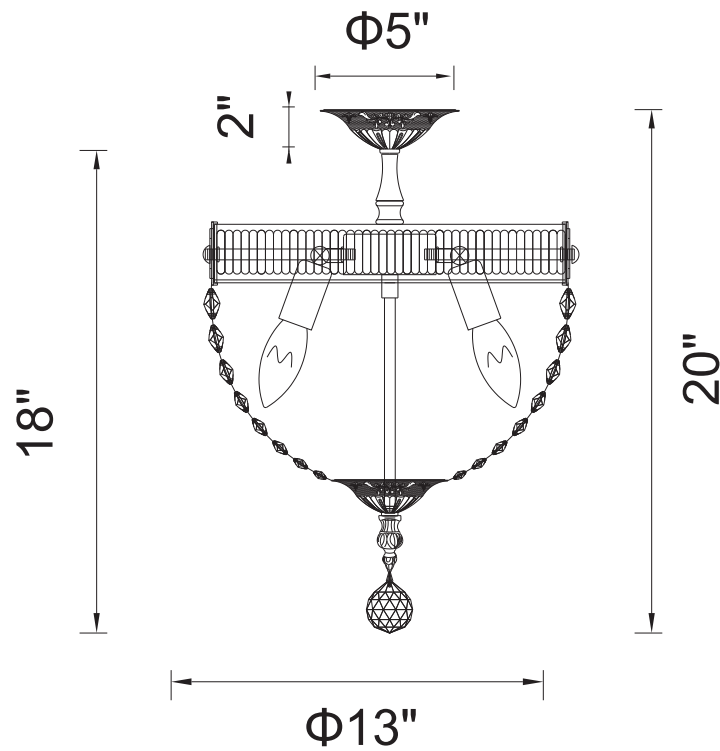

PROJECT: _____

FIXTURE TYPE: _____

LOCATION: _____

CONTACT/PHONE: _____

Item	2048C13GB
Collection	BRASS
Finish	French Gold
Glass	-----
Crystal	Clear
Input	120V AC,60HZ,AC

Shade	-----
Length/Dia.	13"
Width/Ext.	-----
Height	20"
Maximum	-----
Lumens	-----

Light Source	E12
Bulb Info.	3x60W
Included	-----
Dimmable	Yes
Color	-----
Weight	