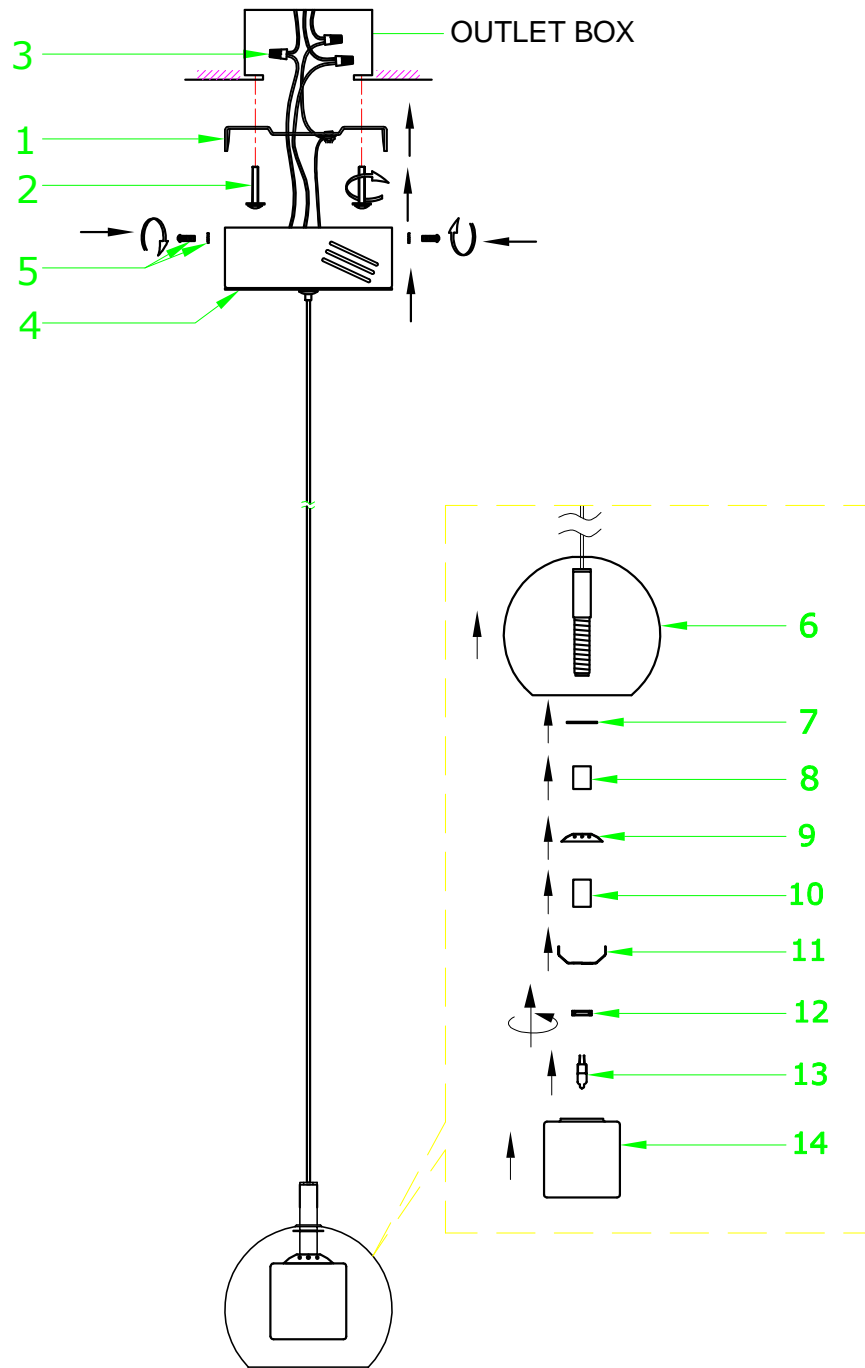

INSTALLATION INSTRUCTION

Item No. : E20061

FEATURE

● Lamp Type: G9 2 x Max. 40W 120V~

The supplier of the tube:ET2

Fax:626-956-4228

E-mail:jimb@maximlighting.com

INSTALLATION INSTRUCTION

Item No:E20051-10

FEATURE

- Lamp Type: G4 Max 20W 12V~
- The lamp is for indoor use only