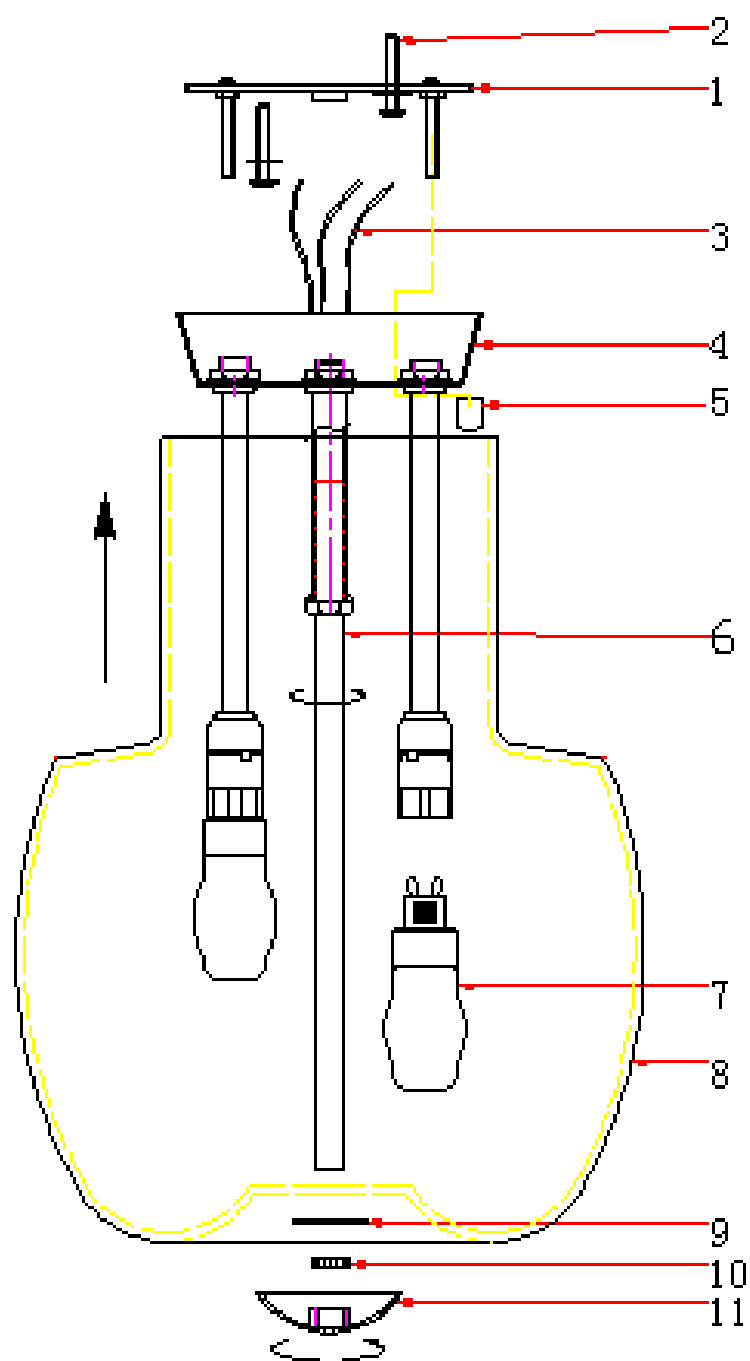

INSTALLATION INSTRUCTION

Item No. : E20061

FEATURE

● Lamp Type: G9 2 x Max. 40W 120V~

The supplier of the tube:ET2

Fax:626-956-4228

E-mail:jimb@maximlighting.com

INSTALLATION INSTRUCTION

Item No:E20051-10

FEATURE

- Lamp Type: G4 Max 20W 12V~
- The lamp is for indoor use only