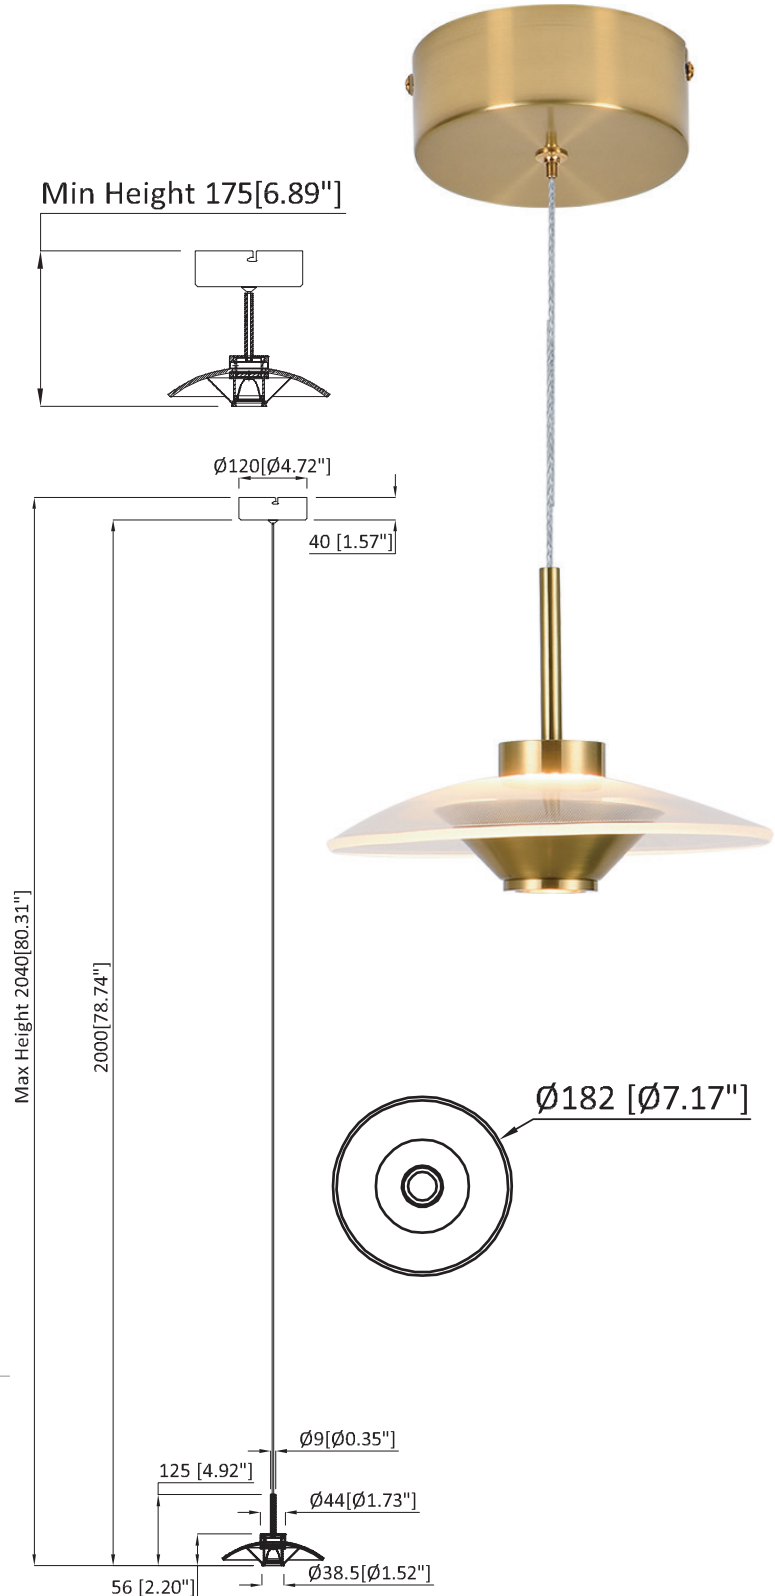

LED Pendant By VONN Lighting

VAP2321AB

PROJECT:

TYPE:

CATALOG #:

DATE:

Product Description

Ferrara VAP2321AB 7" 1-Light Integrated LED Pendant Lighting Fixture in Antique Brass.

Specifications

- Lumens: **440 L**
- Watts: **8.43 W**
- Voltage: **100-277V**
- CRI: **90**
- CCT: **3000K**
- Dry Location: **IP20**
- Diffuser: **PC**
- Material: **Aluminum, Glass**
- Finish: **Antique Brass**
- Lifetime: **50,000 Hours**
- Transformer: **Not Required**
- ETL: **Listed**
- Warranty: **5-Year Limited**

Dimensions

- Fixture: **7.25" L x 7.25" W x 80.25" (7") H**
  182mm L x 182mm W x 2040mm H
  Measurements rounded to the nearest 1/4" (6.35mm)

Lighting

- Color Temperature: **3000K**

Available Finishes

Notes

Theoretical Lumens: XXX LM (subject to change)

Theoretical Wattage: XXX W (subject to change)

***Please note lumens and wattage are subject to change and will be determined post production of the first articles.

*Any custom modifications are subject to minimum order quantity. (M.O.Q.)

© VONN Lighting, 2022