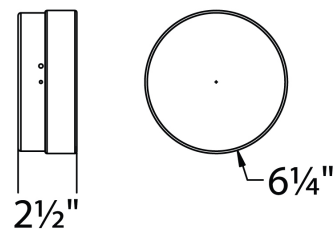

FINISHES

LINE DRAWING

FM-W57806