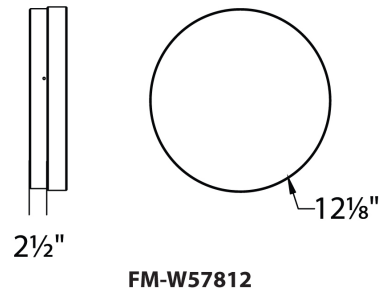

Fixture Type: _____

Catalog Number: _____

Project: _____

Location: _____

Dot Ceiling Mount

Model & Size	Color Temp & CRI	Watt	LED Lumens	Delivered Lumens	Finish
FM-W57812 12"	3000K 90	26.2W	2315	1376	BK Black
	3500K 90	26.2W	2513	1499	SS Stainless Steel

Example: **FM-W57812-30-BK**

- For 277V special order, add an "F" before the finish: FM-W57812F-35-SS

DESCRIPTION

Optimal diffuser amplifies the brightness on this durable waterproof outdoor flush mount.

FEATURES

- Lightweight, injection-molded, UV-rated acrylic diffuser enhances brightness, safety lock prevents slippage
- 277V option available for 9", 12" & 15" sizes (special order)
- ACLED driverless technology
- 5 year warranty

SPECIFICATIONS

Color Temp:	3500K, 3000K
Input:	120 VAC, 50/60Hz
CRI:	90
Dimming:	ELV: 100 - 10%
Rated Life:	50000 Hours
Mounting:	Heavy gauge retention clips support trim firmly. Safety cabling standard., Can be mounted on ceiling or wall in all orientations
Standards:	ETL, cETL, IP65, Title 24 JA8-2016 Compliant, Energy Star 2.0 Wet Location Listed
Construction:	Weather-resistant 316 stainless steel body with thick acrylic shade

FINISHES

LINE DRAWING

FM-W57812