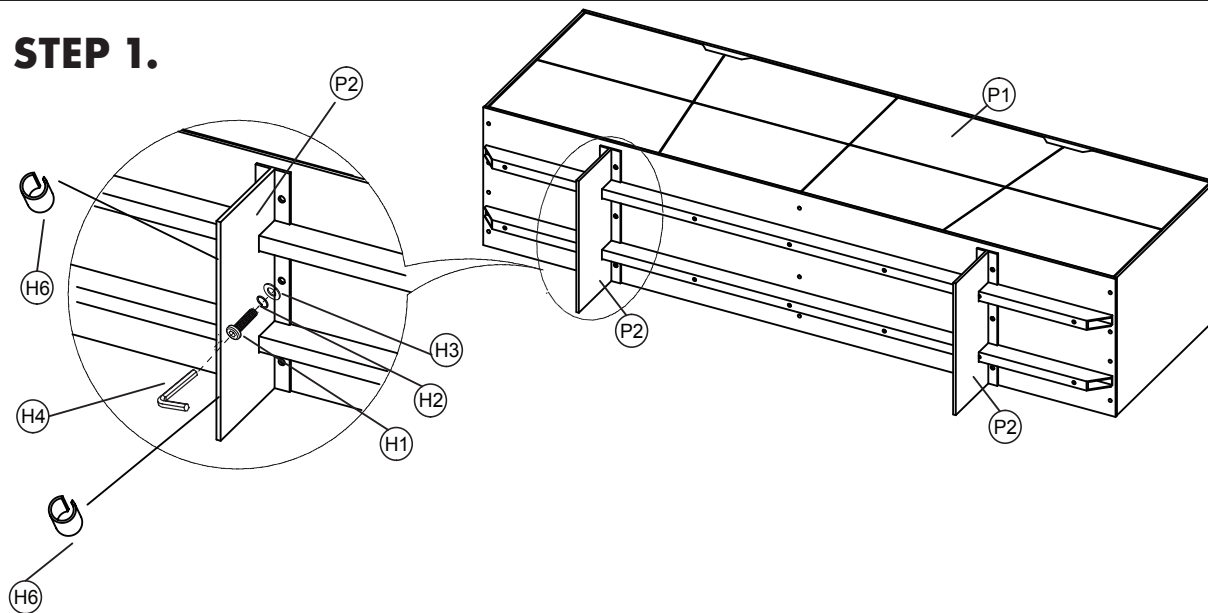

PARTS AND HARDWARE.

PARTS LIST

No.	DESCRIPTION	IMAGE	Q'TY
P1	BODY		1
P2	METAL LEGS		2
P3	SHELF		2

HARDWARE LIST

No.	DESCRIPTION	IMAGE	Q'TY
H1	BOLT (Ø8/14 x 25 MM)		12
H2	SPRING WASHER Ø8/15		12
H3	FLAT WASHER Ø8/20		12
H4	ALLEN KEY		1
H5	ANTI TIP KIT		2 SET
H6	plastic pipe (Ø12 x 25 MM)		4
H7			5

NOTES.

Thank you for purchasing this quality product! Be sure to check all packing material carefully for small part that may have come loose inside the carton during shipping.

CAUTION: The item is heavy, assembly should be performed by two people.

STEP 1.