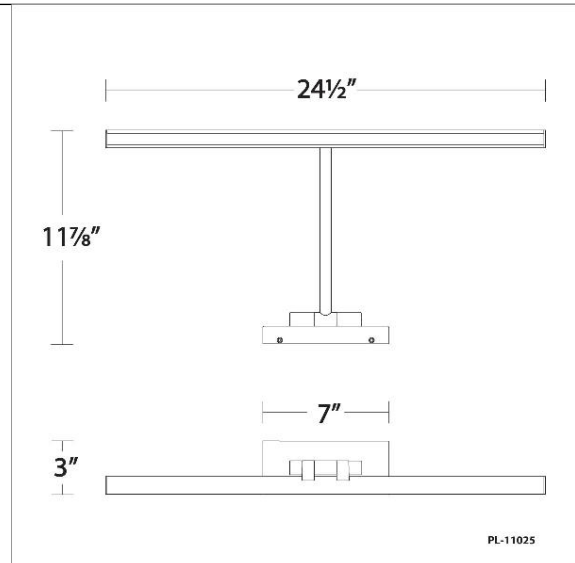

FINISHES:

LINE DRAWING: