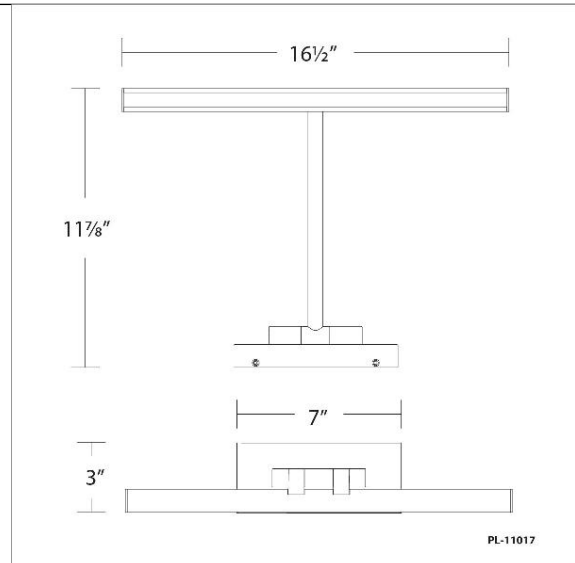

FINISHES:

LINE DRAWING: