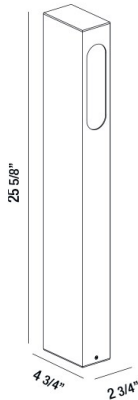

PROJECT INFORMATION

Job Name: Date: Type:

Comments: