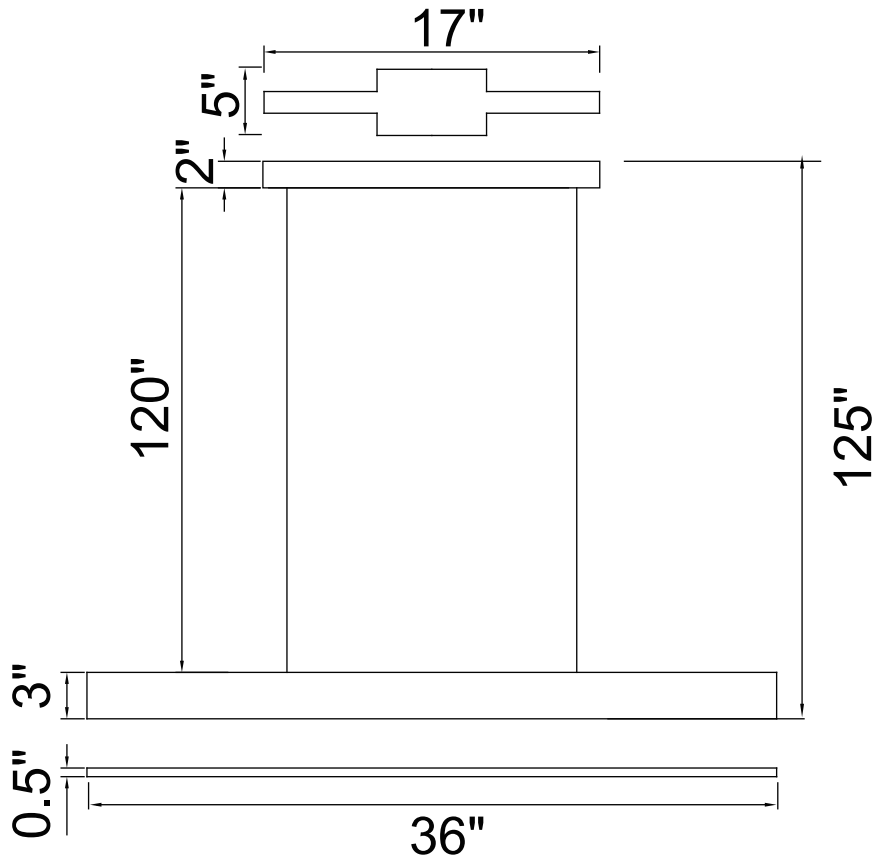

PROJECT: \_\_\_\_\_  
 FIXTURE TYPE: \_\_\_\_\_  
 LOCATION: \_\_\_\_\_  
 CONTACT/PHONE: \_\_\_\_\_

Item	7145P36-1-266-RC
Collection	KRISTA
Finish	Satin White
Glass	-----
Crystal	-----
Input	120V AC,60HZ,AC

Shade	-----
Length/Dia.	36"
Width/Ext.	0.5"
Height	3"
Maximum	125"
Lumens	1040

Light Source	LED
Bulb Info.	20W
Included	-----
Dimmable	Yes
Color	3000K
Weight	2.2KG