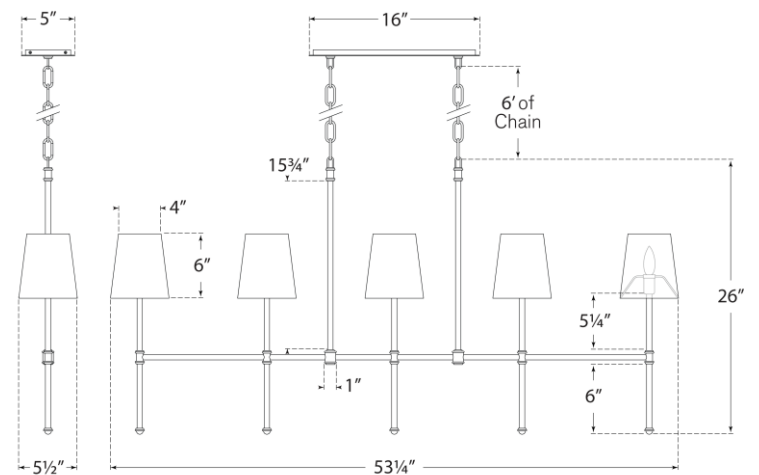

## Camille Medium Linear Chandelier

Item # SK 5055PN-L

Designer: Suzanne Kasler

Height: 26"

Width: 53.25"

Canopy: 5" x 16" Rectangle

Finishes: BZ, HAB, PN

Shade Treatments: L, NP

Shade Details: 4" x 5.5" x 6"

Socket: 5 - E12 Candelabra

Wattage: 5 - 40 B11

Weight: 17 Pounds

Side View