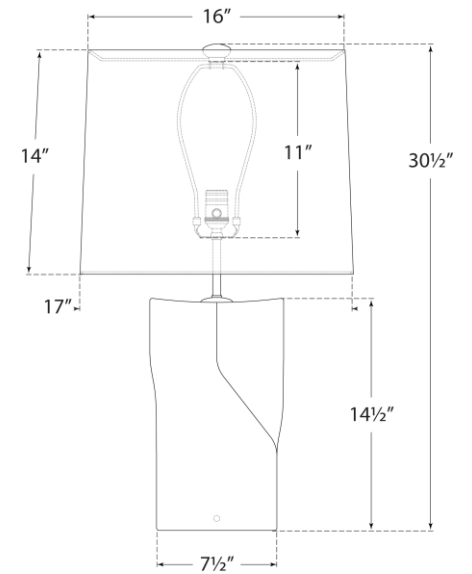

TEAR SHEET

Claribel Large Table Lamp

Item # ARN 3635PRW-L

Designer: Aerin

Height: 30.5"

Width: 17"

Base: 7.5" Decorative

Finishes: CNB, CNG, PRW

Shade Treatments: L

Shade Details: 16" x 17" x 14"

Socket: E26 Dimmer

Wattage: 100 A19

Note: UL Only

Bottom View

Front View