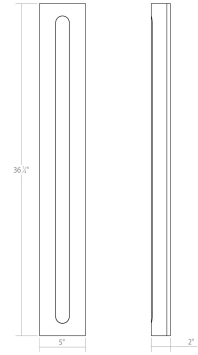

# Porta LED Sconce Spec Sheet

SKU: 7444.98-WL Learn more at:  
<https://sonnemanlight.com/porta-led-sconce>

Description: Illumination radiates from an embedded oval diffuser within a half-round pilaster column. Porta is a softly geometric approach to modern form from a classical architectural reference.

## Dimensions

Height:	36.25"
Width:	5"
Extends:	2"
Minimum Extension:	2"
Maximum Extension:	2"
Size:	36"
Canopy/Backplate/Base Width:	4.25
Canopy/Backplate/Base Height:	35.5

## Shipping

Carton 1 L x W x H:	41" X 10" X 8"
Carton 1 Gross Weight:	12 LBS
Fixture Weight:	10