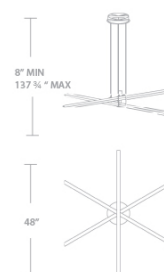

FINISHES

LINE DRAWING

Fixture Type: _____

Catalog Number: _____

Project: _____

Location: _____

Stack 48" Pendant 3000K

Model & Size	Color Temp & CRI	Watt	Voltage	LED Lumens	Delivered Lumens	Finish
PD-29806 6 Light	3000K 90	84W	120-277 VAC	9876	7900	AL Brushed Aluminum BK Black