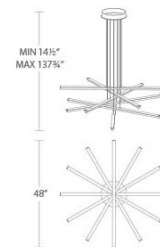

FINISHES

LINE DRAWING

Fixture Type: _____

Catalog Number: _____

Project: _____

Location: _____

Stack 48" Pendant 3000K

Model & Size	Color Temp & CRI	Watt	Voltage	LED Lumens	Delivered Lumens	Finish
PD-29809 9 Light	3000K 90	126W	120-277 VAC	14814	11850	AL Brushed Aluminum BK Black