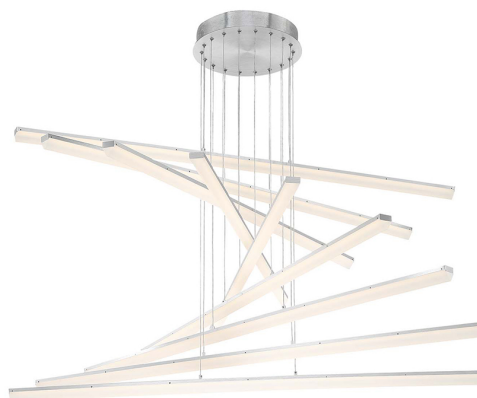

Fixture Type: _____

Catalog Number: _____

Project: _____

Location: _____

Stack 48" Pendant 3000K

Model & Size	Color Temp & CRI	Watt	Voltage	LED Lumens	Delivered Lumens	Finish
PD-29809 9 Light	3000K 90	126W	120-277 VAC	14814	11850	AL Brushed Aluminum BK Black

Example: **PD-29809-AL**

DESCRIPTION

A chandelier that is designed to your tastefully simply adjust the hanging height and slope of any stem exactly how you want to express your artistry. Thin powered suspension wires ensure a clean look no matter how you hang it.

FEATURES

- Height and slope of each pendant strip can be individually adjusted for personalized creative display
- Thin color matched powered aircraft cables and hardware
- Can be mounted on a sloped ceiling
- Driver concealed within the canopy
- 5 year warranty

SPECIFICATIONS

Color Temp:	3000K
Input:	120-277 VAC, 50/60Hz
CRI:	90
Dimming:	ELV: 100 - 10%, 0-10V: 100 - 5%
Rated Life:	50000 Hours
Mounting:	Heavy gauge retention clips support trim firmly. Safety cabling standard.
Standards:	ETL, cETL, Title 24 JA8-2016 Compliant Damp Location Listed
Construction:	Aluminum body with extruded acrylic diffuser

FINISHES

LINE DRAWING