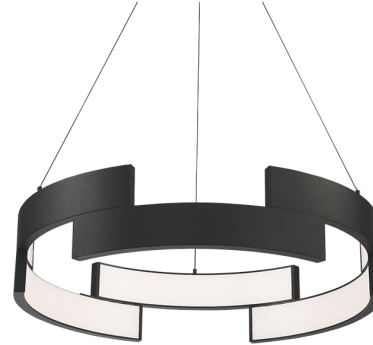

Example: **PD-95820-BK**

DESCRIPTION

Futuristic design meets top-tier technology in this artful pendant, where cutting-edge LED light radiates inside terraced bands finished in black, chrome or white.

FEATURES

- Thin coated-shield wiring for clean look
- Can be mounted on a sloped ceiling
- Driver concealed within the canopy
- 5 year warranty

SPECIFICATIONS

Color Temp:	3000K
Input:	120-277 VAC, 50/60Hz
CRI:	90
Dimming:	ELV: 100 - 10%, 0-10V: 100 - 5%
Rated Life:	50000 Hours
Mounting:	Heavy gauge retention clips support trim firmly. Safety cabling standard.
Standards:	ETL, cETL, Title 24 JA8-2016 Compliant Damp Location Listed
Construction:	Aluminum body with PC diffuser

Example: **PD-95827-BK**

DESCRIPTION

Futuristic design meets top-tier technology in this artful pendant, where cutting-edge LED light radiates inside terraced bands finished in black, chrome or white.

FEATURES