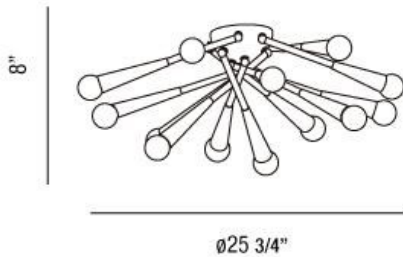

TECHNICAL DETAILS

Adjustable Lamp Head	:	No
Location	:	DRY
Approval	:	

PROJECT INFORMATION

Job Name: Date: Type:

Comments: