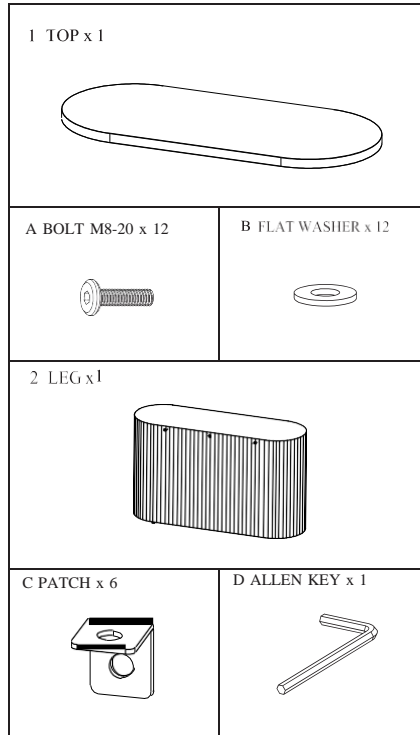

MOE'S

home collection

ASSEMBLY INSTRUCTIONS.

LYON OUTDOOR DINING TABLE

JK-1001-29

THANK YOU FOR YOUR PURCHASE!

PARTS AND HARDWARE.

NOTES.

Thank you for purchasing this quality product! Be sure to check all packing material carefully for small part that may have come loose inside the carton during shipping.

CAUTION: The item is heavy, assembly should be performed by two people.