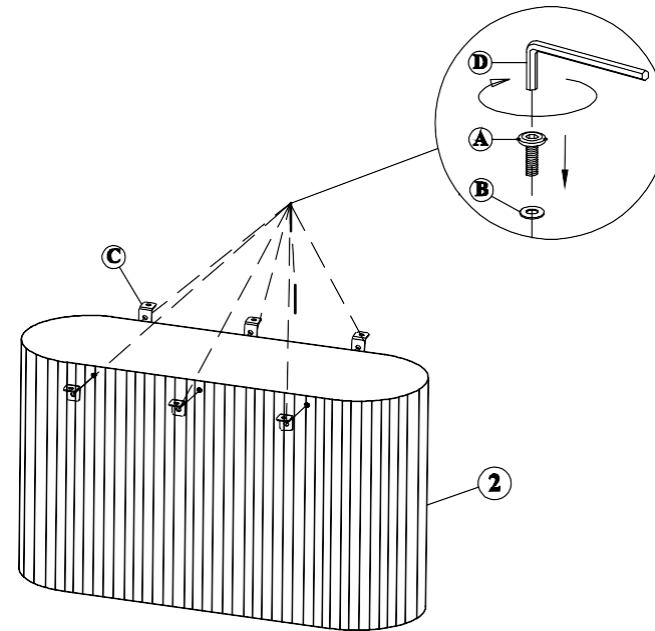

PARTS AND HARDWARE.

NOTES.

Thank you for purchasing this quality product! Be sure to check all packing material carefully for small part that may have come loose inside the carton during shipping.

CAUTION: The item is heavy, assembly should be performed by two people.

STEP 1.

STEP 2.