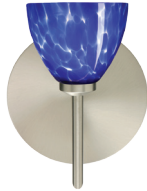

DIVI

MINI SCONCES WALL

SPECIFICATIONS:

DESCRIPTION

Wall-mounted sconce featuring one handcrafted glass.

LAMPING

Standard: 40W Low-pressure G9 Halogen 120V lamp, included.
Suitable for use in an open fixture. Dimmable with standard incandescent dimmer.

LED: 5W LED Replaceable source 120V, dimmable, included.

DIFFUSER

Shade shall be handcrafted glass of various decors.
Diameter of 3.375" and height of 2.625"

CONSTRUCTION

Fixture utilizes metal arm assembly with stamped steel canopy and faceplate (5" Circle or Square), with plated finish.

METAL FINISH

Fixture shall be finished in Bronze, Chrome or Satin Nickel.

MOUNTING

Installs directly to a 4" octagonal outlet box. Wall-mount only.
Designed for uplighting, but may also be oriented downward.

185886
BLUE CLOUD

185895
PEARL

1758CF
COPPER FOIL

1758GF
GOLD FOIL

1758SF
SILVER FOIL

1858SW
SILVER DICRO WAVY

1858DW
BLACK DICRO WAVY

1858VB
BLACK DICRO VINE