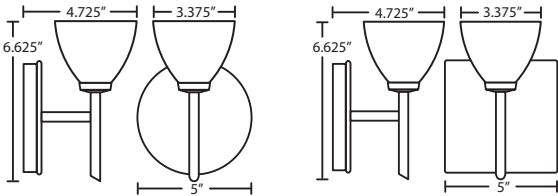

*Dicro shown lit, appears mirror-like when unlit.

For ordering information, see next page

All dimensions provided are nominal.
Allowance must be made for dimensional tolerance in handcrafted glasses.

REV 7/15