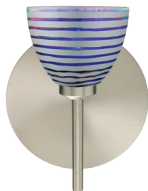

DIVI

MINI SCONCES WALL

SPECIFICATIONS:

DESCRIPTION

Wall-mounted sconce featuring one handcrafted glass.

LAMPING

Standard: 40W Low-pressure G9 Halogen 120V lamp, included.
Suitable for use in an open fixture. Dimmable with standard incandescent dimmer.

LED: 5W LED Replaceable source 120V, dimmable, included.

DIFFUSER

Shade shall be handcrafted glass of various decors.
Diameter of 3.375" and height of 2.625"

CONSTRUCTION

Fixture utilizes metal arm assembly with stamped steel canopy and faceplate (5" Circle or Square), with plated finish.

METAL FINISH

Fixture shall be finished in Bronze, Chrome or Satin Nickel.

MOUNTING

Installs directly to a 4" octagonal outlet box. Wall-mount only.
Designed for uplighting, but may also be oriented downward.

185886
BLUE CLOUD

185895
PEARL

1758CF
COPPER FOIL

1758GF
GOLD FOIL

1758SF
SILVER FOIL

1858SW
SILVER DICRO WAVY

1858DW
BLACK DICRO WAVY

1858VB
BLACK DICRO VINE