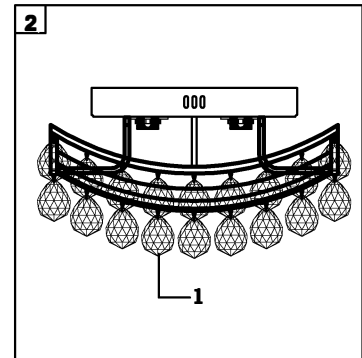

Trade Mark:  
CRYSTAL WORLD INC

Product Name: Ceiling lamp  
Model :8038C14C-S  
120Vac, 60Hz,AC ONLY  
Lamp size:L14"XL14"XH8"

## CEILING LAMP ASSEMBLY INSTRUCTIONS

1.Place fixture(A) onto mounting screws (DD).secure with cap nuts (AA).

### Hardware Used

AA Cap nut  X 4  
DD Mounting screw  X 4

2.Please put the crystal (1) to the fixture .

1  
 40mm\*1pcs  
81PCS

3.Install light bulbs ( not included).  
Use bulb  4\*40W Max.