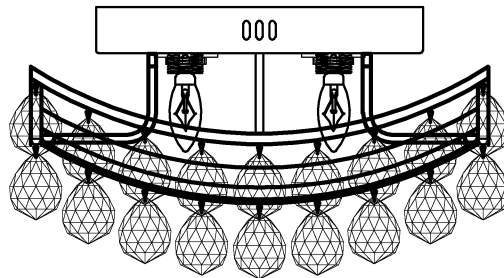

Trade Mark:  
CRYSTAL WORLD INC

Product Name: Ceiling lamp  
Model :8038C14C-S  
120Vac, 60Hz,AC ONLY  
Lamp size:L14"XL14"XH8"

## CEILING LAMP ASSEMBLY INSTRUCTIONS

1.Place fixture(A) onto mounting screws (DD).secure with cap nuts (AA).

### Hardware Used

AA Cap nut  X 4  
DD Mounting screw  X 4

2.Please put the crystal (1) to the fixture .

1  
 40mm\*1pcs  
81PCS

3.Install light bulbs ( not included).  
Use bulb  4\*40W Max.