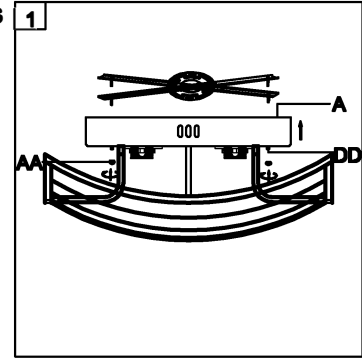

Trade Mark:  
CRYSTAL WORLD INC

Product Name: Ceiling lamp  
Model :8038C14C-S  
120Vac, 60Hz,AC ONLY  
Lamp size:L14"XL14"XH8"

## CEILING LAMP ASSEMBLY INSTRUCTIONS

1.Place fixture(A) onto mounting screws (DD).secure with cap nuts (AA).