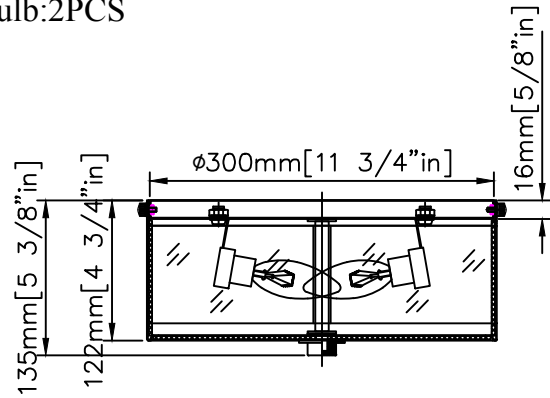

Finish:
 Colorway: Flat Black
 Glass :White
 Type of Bulb:E12
 Number of Bulb:2PCS

Front View

Bottom View

FACTORY	20
ITEM NO.	LD6019
DRAFTER	
DATE	2017/09/30

Model#:	LD6019	Chain/Rod/Cord Included (INCH)	
Number of Tiers:	1	Chain/Rod/Cord finish:	
Fixture Material:	Metal & White Glass	Chain/Rod/Cord item#:	
Shades Included:	No	Wire Included (INCH):	11"
Shade Material:	N/A	Wire color:	Black
Shade Color:	N/A	Assembly required	Yes
Shade Shape:	N/A	Light Bulbs:	2
Shade Height:	N/A	Bulb Type:	E12
Shade Width:	N/A	Bulb Wattage:	40W
Shade Length:	N/A	Max Wattage :	80W
		Voltage :	110-125V
Hanging Device:		Finish:	Flat Black&White
Adjustable:		Hardware Finish:	Flat Black
Minimum Hanging Height:		Hardware Material:	Metal
Maximum Hanging Height:		Crystal Trim:	N/A
Length (in.)		Crystal Color :	N/A
Width / Diameter (in.)	12"	UL & ULc Standard :	Yes
Height (in.)	5.25"	Product Weight:	5
Inside Fixture Length (in.)		Hanging Weight (Frame Only)	
Inside Fixture Width/Diameter(in.)		Hanging Weight W/Crystal	N/A
Inside Fixture Height (in.)		Shipment type :	Small Parcel
Canopy:	Yes	Number of Boxes :	1
Canopy Height:	0.63"	Box 1 Length :	17.5
		Box 1 Width :	17.5
		Box 1 Height :	9
		Box 1 Weight :	7.5
Canopy Width:	11.75"	Box 2 Length :	
		Box 2 Width :	
Canopy Length:		Box 2 Height :	
		Box 2 Weight :	