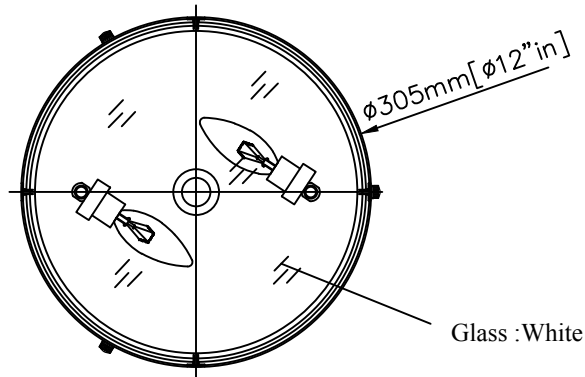

Finish:
 Colorway: Flat Black
 Glass :White
 Type of Bulb:E12
 Number of Bulb:2PCS

Front View

Bottom View

FACTORY	20
ITEM NO.	LD6019
DRAFTER	
DATE	2017/09/30

Model#:	LD6019	Chain/Rod/Cord Included (INCH)	
Number of Tiers:	1	Chain/Rod/Cord finish:	
Fixture Material:	Metal & White Glass	Chain/Rod/Cord item#:	
Shades Included:	No	Wire Included (INCH):	11"
Shade Material:	N/A	Wire color:	Black
Shade Color:	N/A	Assembly required	Yes
Shade Shape:	N/A	Light Bulbs:	2
Shade Height:	N/A	Bulb Type:	E12
Shade Width:	N/A	Bulb Wattage:	40W
Shade Length:	N/A	Max Wattage :	80W
		Voltage :	110-125V
Hanging Device:		Finish:	Flat Black&White
Adjustable:		Hardware Finish:	Flat Black
Minimum Hanging Height:		Hardware Material:	Metal
Maximum Hanging Height:		Crystal Trim:	N/A
Length (in.)		Crystal Color :	N/A
Width / Diameter (in.)	12"	UL & ULc Standard :	Yes
Height (in.)	5.25"	Product Weight:	5
Inside Fixture Length (in.)		Hanging Weight (Frame Only)	
Inside Fixture Width/Diameter(in.)		Hanging Weight W/Crystal	N/A
Inside Fixture Height (in.)		Shipment type :	Small Parcel
Canopy:	Yes	Number of Boxes :	1
Canopy Height:	0.63"	Box 1 Length :	17.5
		Box 1 Width :	17.5
		Box 1 Height :	9
		Box 1 Weight :	7.5
Canopy Width:	11.75"	Box 2 Length :	
		Box 2 Width :	
Canopy Length:		Box 2 Height :	
		Box 2 Weight :	