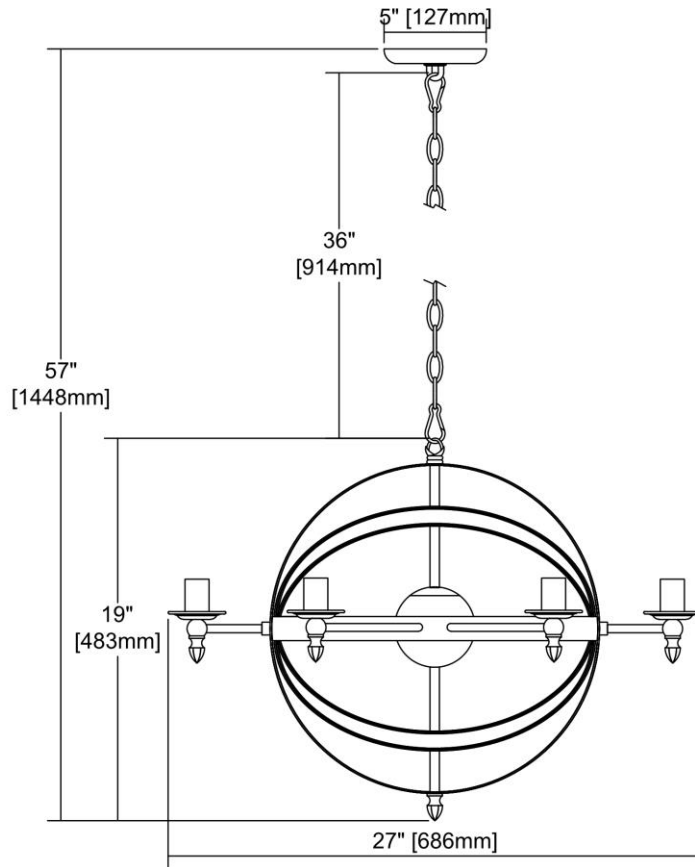

ITEM #:	21136/6
UPC	748119124995
Description	Kingston 6-Light Chandelier in Oil Rubbed Bronze and Brushed Antique Brass
Finish	Oil Rubbed Bronze, Brushed Antique Brass
Materials	Metal
Brand	ELK Lighting
Collection	Kingston
Category	Indoor Lighting
Type	Chandelier

ITEM DIMENSIONS				RATINGS & SPECIFICATIONS				
Width	27 inches			Safety Rating	N/A		Certification	N/A
Depth	27 inches			ADA Compliant	N/A		Voltage	N/A
Height	19 inches			BULBS / SOCKETS				
Weight	10 pounds			Quantity	6	Wattage	60 watts	
ADDITIONAL DIMENSIONS				Included	No		Type	A19 (E26 Medium Base)
Backplate / Canopy	5x5			Other	N/A			
HCWO	N/A			CHAIN / CORD INFORMATION				
Min. Extension	N/A			Chain	N/A		Cord	N/A
Max. Extension	N/A			SHADE / GLASS DETAILS				
OVERALL HEIGHT				Shade/Glass Description	No Shade/Glass			
Min.	N/A		Max.	N/A				
EXTENSION ROD(S)				Width	N/A		Height	N/A
N/A				Width at Top	N/A		Width at Bottom	N/A