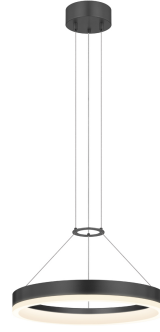

Project:

Corona Ring LED Pendant Spec Sheet

SKU: 2313.25 Learn more at:
<https://sonnemanlight.com/corona-ring-led-pendant>

Description: Corona is a circular profile of light; a warm ringed glow of LED illumination providing both the presence and the absence of volume. Corona is available in a range of larger diameters. Also available as a [Square Pendant](#) and [Double Corona Ring Pendant](#).

Type #:

Dimensions

Height:	2"
Diameter:	15.75"
Canopy/Backplate/Base:	5"
Hanging Details:	6" Adjustable Cable
Size:	16"

Installation

Installation:	Licensed electrician required
Sloped Ceiling Compatible?:	Not Compatible
Minimum Hanging Height:	10"
Maximum Hanging Height:	72"

General Listings

Features:	Damp Rated
Certification:	C-ETL-US
Color/Finish:	Satin Black (.25)
Dark Sky Friendly:	N

Electrical Specs

Bulb(s) Included?:	Yes
Bulb 1 Type:	Integral LED
Input Voltage:	120VAC
Wattage:	19
Initial Lumens:	1350
Delivered Lumens:	720
Color Temperature:	3000K
CRI:	90
Power Supply Type:	Driver
Power Supply Quantity:	1
Power Supply Location:	Canopy
Dimming Type:	TRIAC/ELV
Bulb Max Wattage:	19