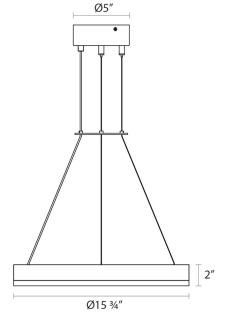

Project:

Corona Ring LED Pendant Spec Sheet

SKU: 2313.25 Learn more at:
<https://sonnemanlight.com/corona-ring-led-pendant>

Description: Corona is a circular profile of light; a warm ringed glow of LED illumination providing both the presence and the absence of volume. Corona is available in a range of larger diameters. Also available as a [Square Pendant](#) and [Double Corona Ring Pendant](#).

Type #:

Dimensions

Height:	2"
Diameter:	15.75"
Canopy/Backplate/Base:	5"
Hanging Details:	6" Adjustable Cable
Size:	16"

Installation

Installation:	Licensed electrician required
Sloped Ceiling Compatible?:	Not Compatible
Minimum Hanging Height:	10"
Maximum Hanging Height:	72"

Shipping

Carton 1 L x W x H:	19" X 19" X 9"
Carton 1 Gross Weight:	7 LBS

Shade

Shade 1 Material:	Optical Acrylic
-------------------	-----------------

Available Finishes

Available Finishes: Bright Satin Aluminum (.16), Satin Black (.25)