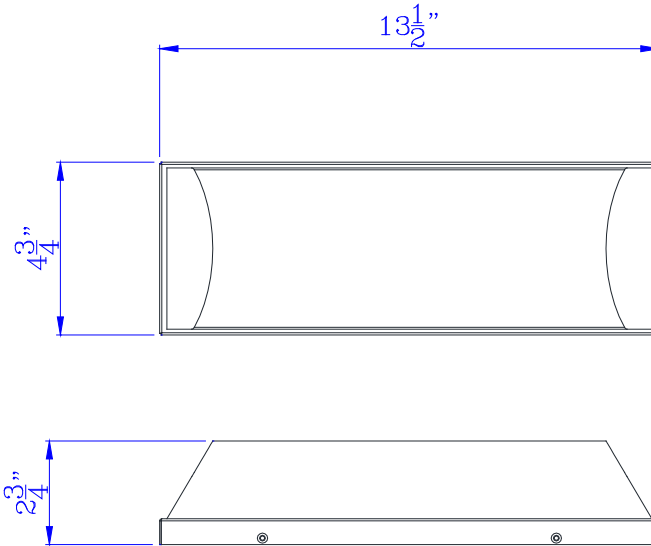

Project: _____

Catalog No.: _____

Lamp/Wattage: _____

- Model No. :** LA-8603-S
- Description:** Integrated LED 13W, 940 lumen, 80 CRI dimmable vanity light with acrylic diffuser
- Material:** Acrylic/Metal
- Finish :** Brushed Steel
- Length:** 13 1/2"
- Width:** 4 3/4"
- Reach:** 2 3/4"
- Voltage :** 120V
- Wattage :** 13W
- Dimming:** Dimmable
- CT:** 3000K
- Lumen :** 940 lumen
- CRI :** 80
- Beam Angle:** None
- Rated Life :** 30,000 hours
- Warranty:** Three Years