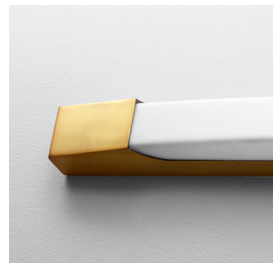

APOLLO Vanity

120v : **3-526-xx**

277v : **37-526-xx**

oxygen

FIXTURE TYPE _____ LOCATION _____

PROJECT _____ DATE _____

-14 Polished Chrome

Alternative position

-22 Oiled Bronze

-24 Satin Nickel

-40 Aged Brass

LIGHT SOURCE	2 x 11.6W LED, 3000K, CRI 90
LUMINAIRE POWER	29.5W at 120V
RATED LIFE	60000 hr RL
OPTIONAL COLOR TEMPERATURES	2700K, 3500K, 4000K
LUMEN OUTPUT	Delivered: 2370 lm (LM-79)
INPUT VOLTAGE	120V or 277V
DRIVER OUTPUT	2 x 350mA, 12W
DIMMING	0-10v & Phase (ELV) Dimming - 50/60Hz 100% to 10% Dimming
CONSTRUCTION	Plated Steel and Acrylic
DIFFUSER	- Matte White Acrylic
FINISHES	Polished Chrome (-14), Oiled Bronze (-22), Satin Nickel (-24), Aged Brass (-40)
MOUNTING	2"x 3" J-Box
STANDARDS	ETL Dry/Damp listed, ADA compliant, Conforms to UL STD 1598, Certified CAN/CSA, STD C22.2 No 250.0.

DIMENSIONS

W: 54.00"

H: 2.75"

Ext: 2.50"

M.C: 1.38" From top of fixture

Order example for standard fixture:

3-526-24 (x- Voltage - xxx-Sequence # - xx-Finish)

3: 120v, 37: 277v