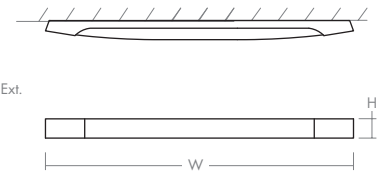

-22 Oiled Bronze

-24 Satin Nickel

-40 Aged Brass

LIGHT SOURCE	2 x 11.6W LED, 3000K, CRI 90
LUMINAIRE POWER	29.5W at 120V
RATED LIFE	60000 hr RL
OPTIONAL COLOR TEMPERATURES	2700K, 3500K, 4000K
LUMEN OUTPUT	Delivered: 2370 lm (LM-79)
INPUT VOLTAGE	120V or 277V
DRIVER OUTPUT	2 x 350mA, 12W
DIMMING	0-10v & Phase (ELV) Dimming - 50/60Hz 100% to 10% Dimming
CONSTRUCTION	Plated Steel and Acrylic
DIFFUSER	- Matte White Acrylic
FINISHES	Polished Chrome (-14), Oiled Bronze (-22), Satin Nickel (-24), Aged Brass (-40)
MOUNTING	2"x 3" J-Box
STANDARDS	ETL Dry/Damp listed, ADA compliant, Conforms to UL STD 1598, Certified CAN/CSA, STD C22.2 No 250.0.

DIMENSIONS

W: 54.00"

H: 2.75"

Ext: 2.50"

M.C: 1.38" From top of fixture

Order example for standard fixture:

3-526-24 (x- Voltage - xxx-Sequence # - xx-Finish)

3: 120v, 37: 277v