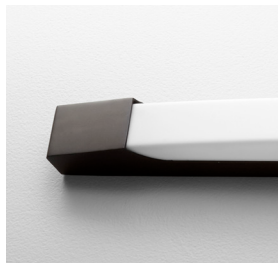

APOLLO Vanity

120v : **3-526-xx**

277v : **37-526-xx**

oxygen

FIXTURE TYPE _____ LOCATION _____

PROJECT _____ DATE _____

-14 Polished Chrome

Alternative position

-22 Oiled Bronze

-24 Satin Nickel

-40 Aged Brass

LIGHT SOURCE	2 x 11.6W LED, 3000K, CRI 90
LUMINAIRE POWER	29.5W at 120V
RATED LIFE	60000 hr RL
OPTIONAL COLOR TEMPERATURES	2700K, 3500K, 4000K
LUMEN OUTPUT	Delivered: 2370 lm (LM-79)
INPUT VOLTAGE	120V or 277V
DRIVER OUTPUT	2 x 350mA, 12W
DIMMING	0-10v & Phase (ELV) Dimming - 50/60Hz 100% to 10% Dimming
CONSTRUCTION	Plated Steel and Acrylic
DIFFUSER	- Matte White Acrylic
FINISHES	Polished Chrome (-14), Oiled Bronze (-22), Satin Nickel (-24), Aged Brass (-40)
MOUNTING	2"x 3" J-Box
STANDARDS	ETL Dry/Damp listed, ADA compliant, Conforms to UL STD 1598, Certified CAN/CSA, STD C22.2 No 250.0.

DIMENSIONS

W: 54.00"

H: 2.75"

Ext: 2.50"

M.C: 1.38" From top of fixture

Order example for standard fixture:

3-526-24 (x- Voltage - xxx-Sequence # - xx-Finish)

3: 120v, 37: 277v