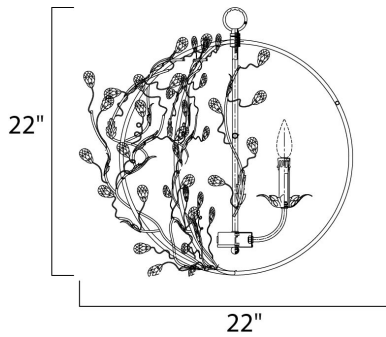

MEASUREMENTS

DIMENSION : 22" L x 22" W x 22" H
 HANGING WEIGHT : 9.55 lb

LAMPING

INPUT VOLTAGE : 120V
 LUMENS : 0 Rated
 BULB : 4 x 60W Incandescent E12 Candelabra , 240W Total
 BULB INCLUDED : (Not Included)
 DIMMABLE : Yes

FINISHES OPTION

- Etruscan Gold
- Oil Rubbed Bronze

MATERIAL

Steel

RATINGS

cULus
 Dry Location

ADDITIONAL

ADJUSTABLE
 OPERATING TEMPERATURE:
 -20°C (-4°F), 40°C (104°F)