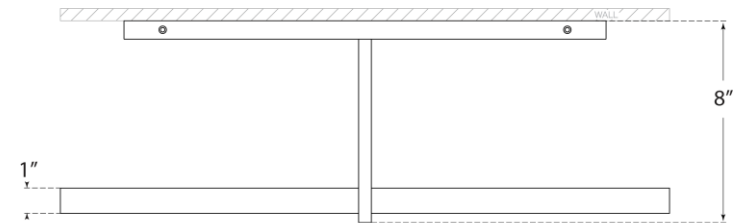

TEAR SHEET

Axis 24" Picture Light

Item # KW 2734PN

Designer: Kelly Wearstler

Height: 3"

Width: 24"

Extension: 8"

Backplate: 3" x 19" Rectangle

Finishes: AB, BZ, PN

Socket: Dedicated LED

Wattage: 20w (1600lm)

Weight: 8 Pounds

Top View

Front View