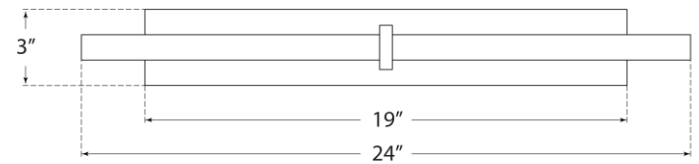

TEAR SHEET

Axis 24" Picture Light

Item # KW 2734PN

Designer: Kelly Wearstler

Height: 3"

Width: 24"

Extension: 8"

Backplate: 3" x 19" Rectangle

Finishes: AB, BZ, PN

Socket: Dedicated LED

Wattage: 20w (1600lm)

Weight: 8 Pounds

Top View

Front View