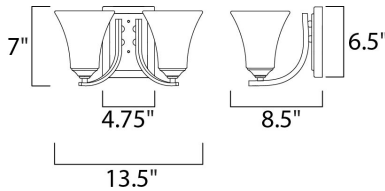

MEASUREMENTS

DIMENSION : 13.5" W x 7" H x 8.5" Ext
 BACK PLATE : 4.76" W x 6.5" H x 3.5" HCO
 HANGING WEIGHT : 4.9 lb

LAMPING

INPUT VOLTAGE : 120V
 LUMENS : 0 Rated
 BULB : 2 x 60W Incandescent E26 Medium , 120W Total
 BULB INCLUDED : (Not Included)
 DIMMABLE : Yes