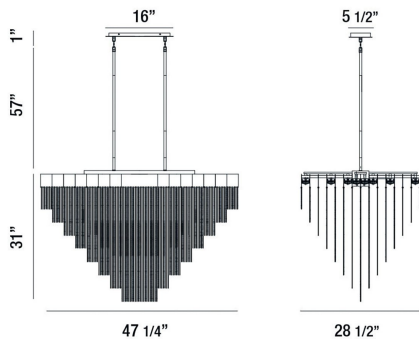

### PRODUCT DETAILS

No.	:	37096-025
Product Color	:	BLACK
Product Material	:	METAL
Shade / Accent Material	:	~
Length	:	47.25"
Width	:	28.5"
Height	:	31"
Overall Height	:	89"
Weight	:	39lbs

### TECHNICAL DETAILS

Hanging Support Type	:	ROD
Hanging Support Length	:	57"
Rods Included	:	3"+6"+12"+18"+18"
Canopy / Backplate Length	:	16"
Canopy / Backplate Height	:	1"
Canopy / Backplate Width	:	5.5"
Location	:	DRY
Approval	:	
Title 24	:	Yes