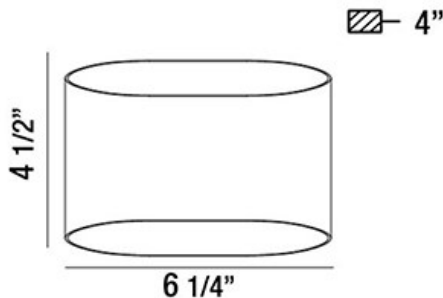

ARCH, WALL MOUNT

PRODUCT DETAILS

No.	:	30148-017
Product Color	:	CHROME
Product Material	:	METAL
Shade / Accent Colour	:	WHITE
Shade / Accent Material	:	ACRYLIC
Width	:	6.25"
Height	:	4.5"
Ext	:	4"
Weight	:	1.9lbs

LIGHT SOURCE DETAILS

Light Source Type	:	INTEGRATED LED
Input Voltage	:	120V
Bulb Voltage	:	120V
Total Wattage	:	9W
Total Lumen	:	780lm
Kelvin	:	3000K
CRI	:	90+
Dimmable	:	Yes

Options Available

ITEM NO.	FINISH	SHADE
30148-017	CHROME	WHITE

TECHNICAL DETAILS

Canopy / Backplate Length	:	4.5"
Canopy / Backplate Height	:	0.25"
Canopy / Backplate Width	:	4.5"
Adjustable Lamp Head	:	No
Mounting	:	Up or Down
Location	:	DRY
Approval	:	

PROJECT INFORMATION