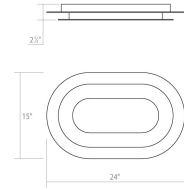

## Offset LED Surface Mount Spec Sheet

SKU: 2735.98    Learn more at:  
<https://sonnemanlight.com/offset-led-surface-mount>

Description: Two plates held in tandem, their unified geometry combines ambient illumination with a powerful downlight. Now available in rectangular and racetrack form factors in multiple lengths.

### Dimensions

Height:	2.75"
Width:	24"
Length:	15"
Shape:	Racetrack
Size:	24"
Canopy/Backplate/Base Width:	19
Canopy/Backplate/Base Depth:	10

### Shipping

Carton 1 L x W x H:	28" X 16" X 8"
Carton 1 Gross Weight:	18 LBS
Fixture Weight:	16