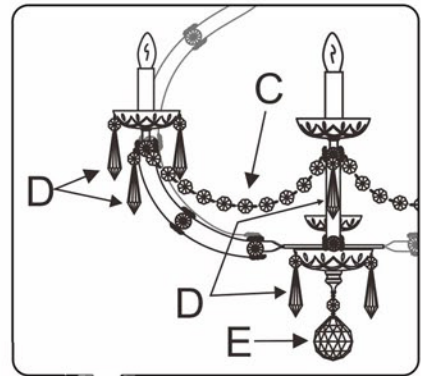

MODEL#: ED03704CH
ASSEMBLY AND DRESSING INSTRUCTIONS

- A=  (14mmx7pcs)x3sets
- B=  (14mmx12pcs)x6sets
- C=  (14mmx8pcs)x6sets
- D=  (14mm+38mm)x29sets
(Included Hanging.)
- E=  (14mm+40mm)x1set

You will need 4 - Cand. Bulb
 40 Watts Recommended
 60 Watts Max
 Bulb not included.