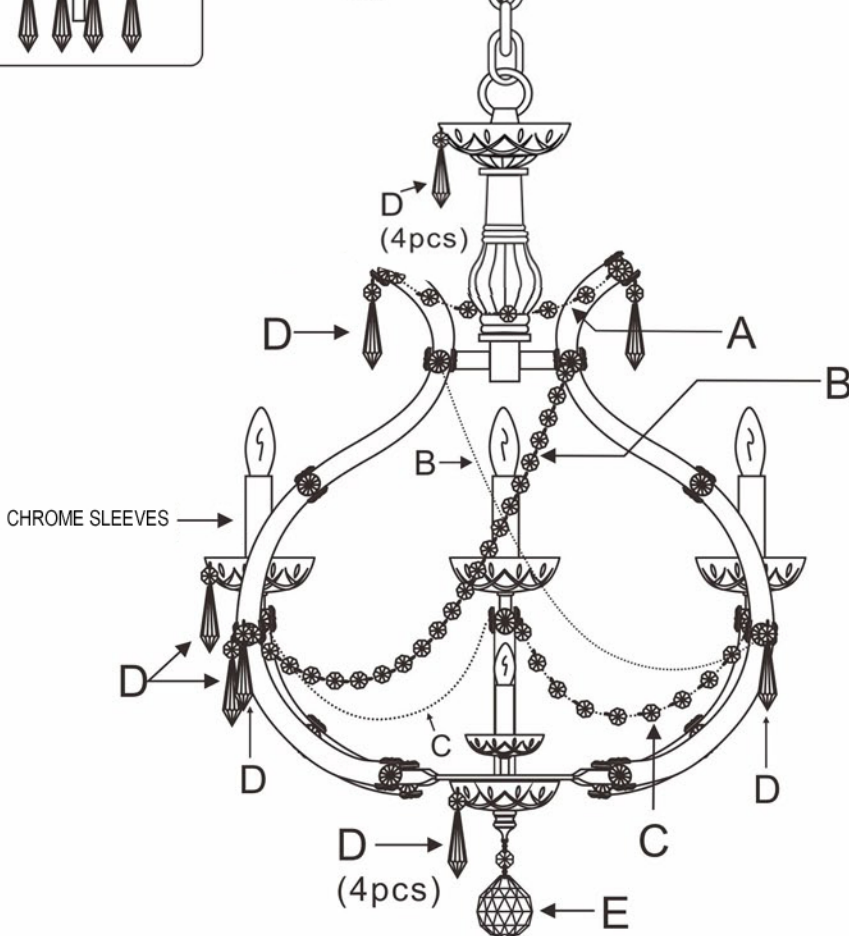

MODEL#: ED03704CH
ASSEMBLY AND DRESSING INSTRUCTIONS

- A=  (14mmx7pcs)x3sets
- B=  (14mmx12pcs)x6sets
- C=  (14mmx8pcs)x6sets
- D=  (14mm+38mm)x29sets
(Included Hanging.)
- E=  (14mm+40mm)x1set

You will need 4 - Cand. Bulb
 40 Watts Recommended
 60 Watts Max
 Bulb not included.