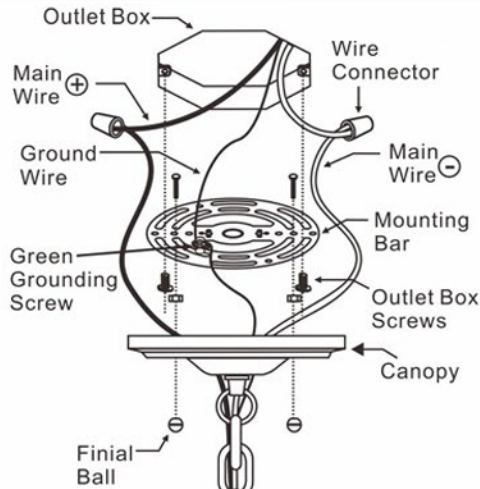

MODEL#: ED03704CH
ASSEMBLY AND DRESSING INSTRUCTIONS

- A=  (14mmx7pcs)x3sets
- B=  (14mmx12pcs)x6sets
- C=  (14mmx8pcs)x6sets
- D=  (14mm+38mm)x29sets
(Included Hanging.)
- E=  (14mm+40mm)x1set

You will need 4 - Cand. Bulb
 40 Watts Recommended
 60 Watts Max
 Bulb not included.

All electrical components must be installed by a licensed electrician in accordance with the National Electric Code and the appropriate local electrical codes.