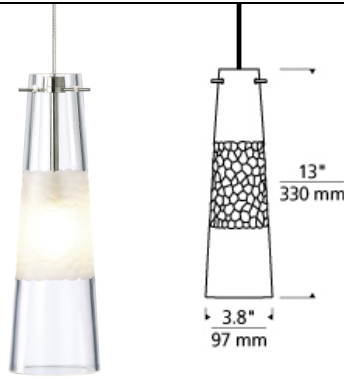

DESCRIPTION

A transparent cone of glass features a wide hand-etched band across its center which provides visual interest while naturally diffusing the light. Includes (1) 50 watt low-voltage GY6.35 base Xenon bi-pin lamp or 8 watt replaceable 500 lumen 90 CRI 3000K LED SORAA® module and 6' of field-cutttable suspension cable. For use with 24 volt transformer, add suffix "-24" to item number (LED lamp option is not compatible with 24 volt transformers). Works with SORAA.

ACCESSORIES & OPTICAL CONTROLS

Fusion Jack Swag Hook, SORAA® LED Bi-Pin Replacement Pendant Module LBL

WEIGHT

3-3.5lb / 1.36-1.59kg ±

clear amber smoke

ORDERING INFORMATION

700	SYSTEM	BON	COLOR	FINISH	LAMP
FJ	FREEJACK	A	AMBER	Z	12 VOLT XENON (T20)
MP	MONOPOINT	C	CLEAR	S	-LEDS930 12 VOLT LED 90 CRI 3000K (T20/T24)
MO	MONORAIL	K	SMOKE		-24 24 VOLT HALOGEN