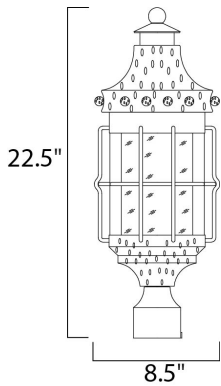

**PRODUCT DESCRIPTION**

Nantucket is a traditional, early American style collection from Maxim Lighting International in Country Forge finish with Seedy CD glass.

**MEASUREMENTS**

DIMENSION : 8.5" L x 8.5" W x 22.5" H  
 HANGING WEIGHT : 8.38 lb