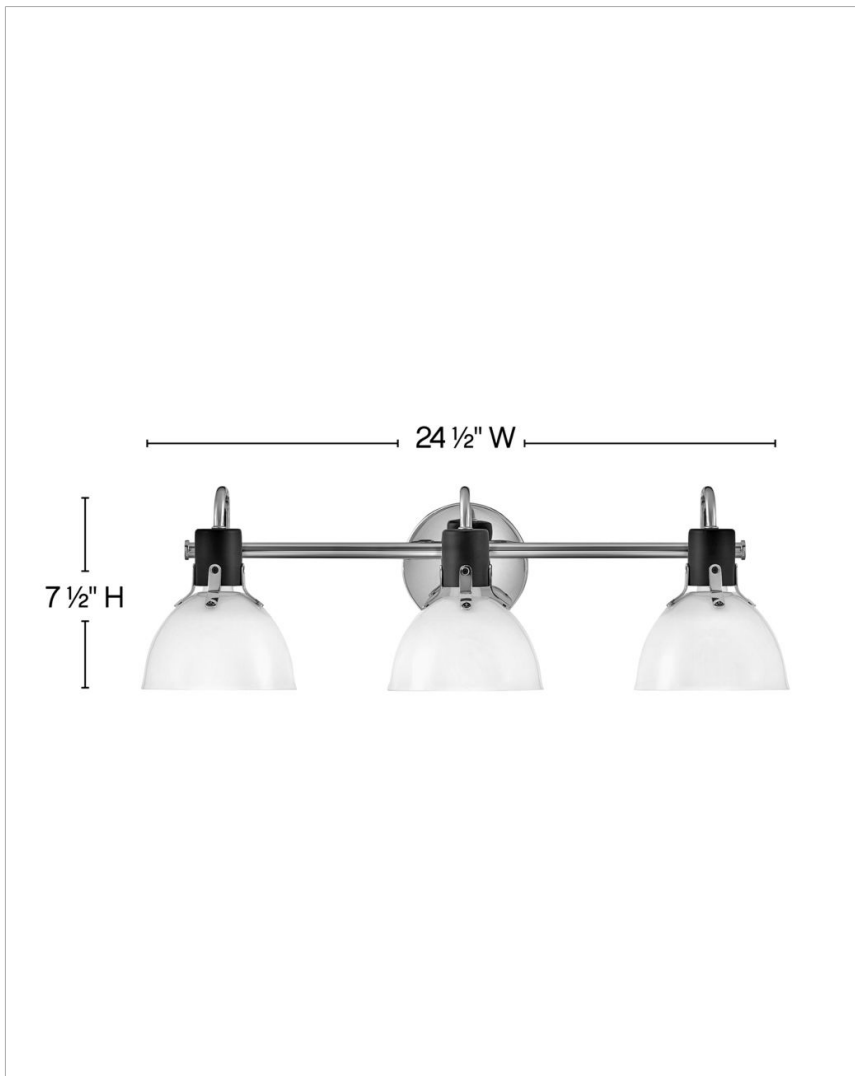

ARGO

5113CM

MEDIUM THREE LIGHT VANITY

Argo exudes class and style with a vintage industrial flair and a sleek silhouette. This transitional design features suspended cased opal glass and is available in two finish combinations, Chrome with Black and Heritage Brass with Black.

DETAILS	
FINISH:	Chrome
MATERIAL:	Steel
GLASS:	Cased Opal
DIMMABLE:	YES, WITH DIMMABLE LAMP (NOT INCLUDED)

DIMENSIONS	
WIDTH:	24.5"
HEIGHT:	7.5"
WEIGHT:	4.4lb
BACK PLATE:	5" Dia.
EXTENSION:	8.3"
TOP TO OUTLET:	3.25"

LIGHT SOURCE	
LIGHT SOURCE:	Socketed
WATTAGE:	3-12w Med. LED, 100w Equiv.
VOLTAGE:	120v

SHIPPING	
CARTON LENGTH:	28.9
CARTON WIDTH:	8.3
CARTON HEIGHT:	8.5
CARTON WEIGHT:	6.2

PRODUCT DETAILS:

- Fixture can be mounted either up or down
- Suitable for use in damp locations as defined by NEC and CEC. Meets United States UL Underwriters Laboratories & CSA Canadian Standards Association Product Safety Standards.
- Bold silhouette with dramatic details creates a modern statement
- Sparkling chrome with reflective finish