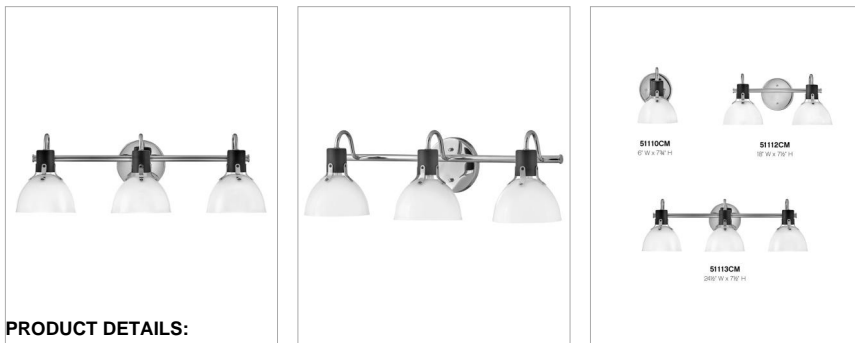

ARGO

5113CM

MEDIUM THREE LIGHT VANITY

Argo exudes class and style with a vintage industrial flair and a sleek silhouette. This transitional design features suspended cased opal glass and is available in two finish combinations, Chrome with Black and Heritage Brass with Black.

DETAILS	
FINISH:	Chrome
MATERIAL:	Steel
GLASS:	Cased Opal
DIMMABLE:	YES, WITH DIMMABLE LAMP (NOT INCLUDED)

DIMENSIONS	
WIDTH:	24.5"
HEIGHT:	7.5"
WEIGHT:	4.4lb
BACK PLATE:	5" Dia.
EXTENSION:	8.3"
TOP TO OUTLET:	3.25"

LIGHT SOURCE	
LIGHT SOURCE:	Socketed
WATTAGE:	3-12w Med. LED, 100w Equiv.
VOLTAGE:	120v

SHIPPING	
CARTON LENGTH:	28.9
CARTON WIDTH:	8.3
CARTON HEIGHT:	8.5
CARTON WEIGHT:	6.2

PRODUCT DETAILS:

- Fixture can be mounted either up or down
- Suitable for use in damp locations as defined by NEC and CEC. Meets United States UL Underwriters Laboratories & CSA Canadian Standards Association Product Safety Standards.
- Bold silhouette with dramatic details creates a modern statement
- Sparkling chrome with reflective finish