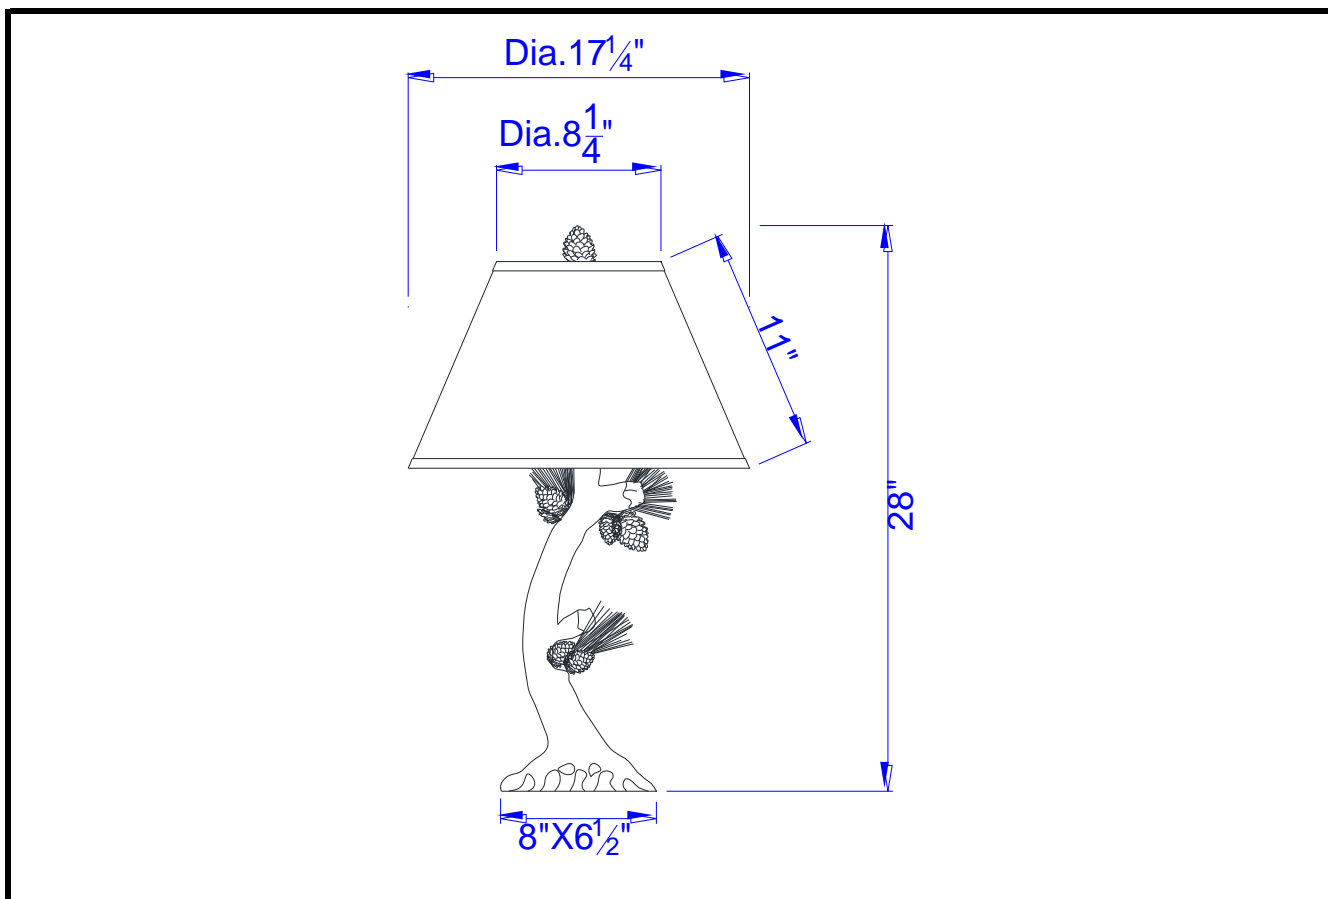

Project: _____

Catalog No.: _____

Lamp/Wattage: _____

Model No: BO-261
Description: Pinecone Table Lamp
Material: Resin
Finish : Evergreen
Height: 28"
Base Width: 8"x6 1/2"
Wattage : 150W
Socket : Medium Base (E27)
Switch: 3-way
Bulb: Incandescent, CFL
Wire Length: 6'
Wire Color: Brown
Shade No: SH-1101
Material: Linen
Shade size: 8 1/4"x17 1/4"x11"