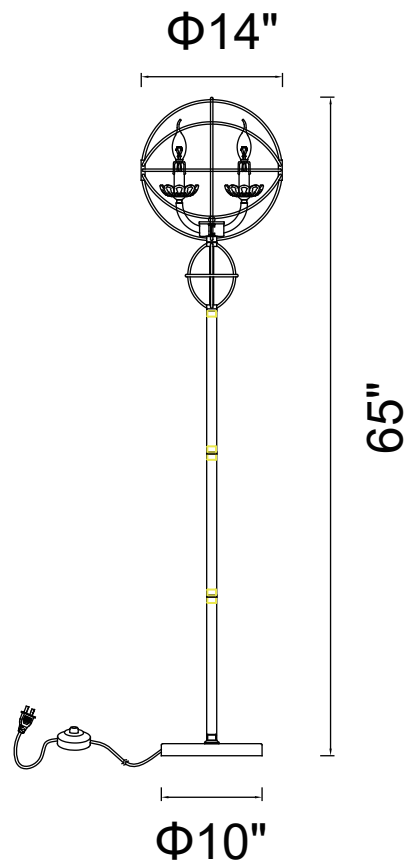

PROJECT: _____

FIXTURE TYPE: _____

LOCATION: _____

CONTACT/PHONE: _____

Item	5465F14DB-3
Collection	CAMPECHIA
Finish	Brown
Glass	-----
Crystal	Clear
Input	120V AC,60HZ,AC

Shade	-----
Length/Dia.	14"
Width/Ext.	-----
Height	65"
Maximum	-----
Lumens	-----

Light Source	E12
Bulb Info.	3×60W
Included	-----
Dimmable	Yes
Color	-----
Weight	