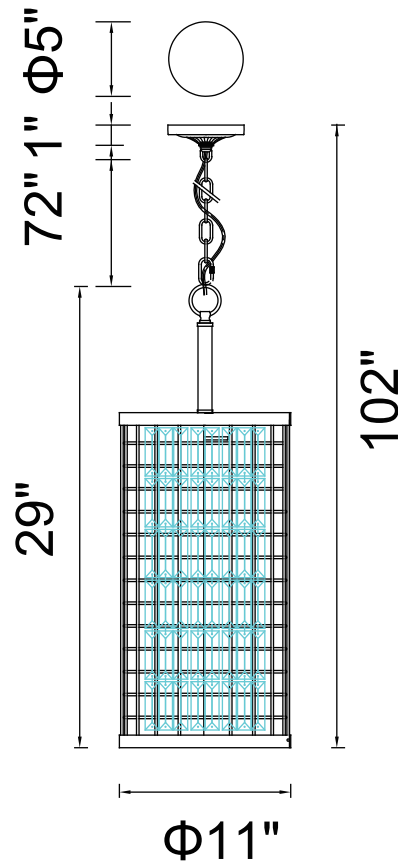

PROJECT: \_\_\_\_\_

FIXTURE TYPE: \_\_\_\_\_

LOCATION: \_\_\_\_\_

CONTACT/PHONE: \_\_\_\_\_

Item	9697P11-4-192
Collection	MEGHNA
Finish	Brown
Glass	-----
Crystal	Clear
Input	120V AC,60HZ,AC

Shade	-----
Length/Dia.	11"
Width/Ext.	-----
Height	29"
Maximum	-----
Lumens	-----

Light Source	E12
Bulb Info.	4×60W
Included	-----
Dimmable	Yes
Color	-----
Weight	