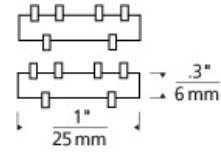

K A B L E L I T E

Kable Lite Conductive Connectors

DESCRIPTION

Connectors join cables end to end.

WEIGHT

0.05lb / 0.02kg ±

ORDERING INFORMATION

700PARTD2 FINISH